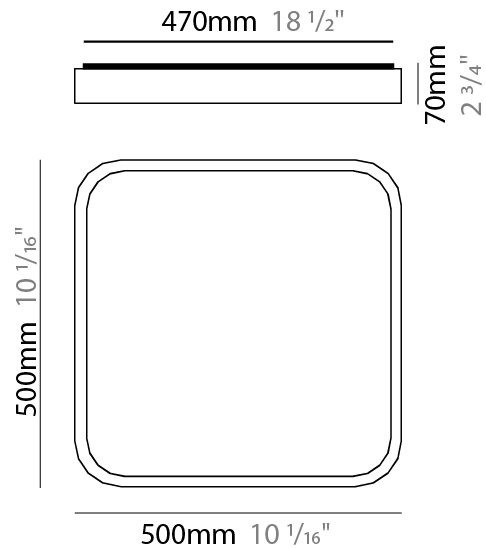

PROJECT	_____
TYPE	_____
SPECIFIER	_____
QUANTITY	_____
DATE	_____

NATURE SURFACE

D112019

base number

1. To build a product code in our configurator select the specify button on the base model # product page
2. To build a manual product code on this datasheet choose from the options listed below in blue font and add the suffix to the base model #

GENERAL

Series: Nature _____
Partner: Ole _____
Division: Design _____
Installation: Surface _____
Product Type: Ceiling Surface _____
Mounting Location: Ceiling _____
Light Distribution: Direct _____

PHYSICAL

Shape: Square _____
Length (mm): 500 _____
Length (in): 19 ¹¹/₁₆ _____
Width (mm): 500 _____
Width (in): 19 ¹¹/₁₆ _____
Height (mm): 70 _____
Height (in): 2 ³/₄ _____
Diffuser: PMMA - Opal _____
Fixture Finish: OAK _____
Fixture Material: Metal / Wood _____
Primary Material: Wood _____

ELECTRICAL

Number of Lamps: 4 _____
Lamp Type: LED Retrofit _____
Lamp Shape: A15 _____
Bulb Included: Bulb Not Included _____
Max. Wattage Per Lamp (W): 4 _____
Lamp Base: E26 _____
Input Voltage (V): 120 _____
Upon Request: 277Vac / GU24 _____

LED

OPTICAL

RATINGS AND CERTIFICATIONS

Certified By: Certified for North American Standards _____
IP rating: IP20 _____