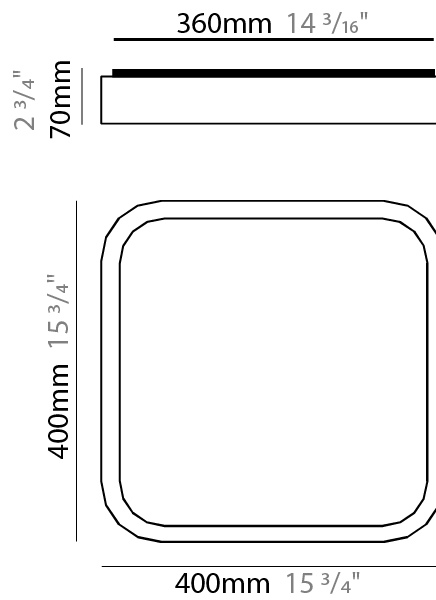

PROJECT	
TYPE	
SPECIFIER	
QUANTITY	
DATE	

NATURE SURFACE

D112017

base number

1. To build a product code in our configurator select the specify button on the base model # product page
2. To build a manual product code on this datasheet choose from the options listed below in blue font and add the suffix to the base model #

GENERAL

Series: Nature
Partner: Ole
Division: Design
Installation: Surface
Product Type: Ceiling Surface
Mounting Location: Ceiling
Light Distribution: Direct

PHYSICAL

Shape: Square
Length (mm): 400
Length (in): 15 3/4
Width (mm): 400
Width (in): 15 3/4
Height (mm): 70
Height (in): 2 3/4
Diffuser: PMMA - Opal
Fixture Finish: OAK
Fixture Material: Metal / Wood
Primary Material: Wood

ELECTRICAL

Number of Lamps: 4
Lamp Type: LED Retrofit
Lamp Shape: A15
Bulb Included: Bulb Not Included
Max. Wattage Per Lamp (W): 4
Lamp Base: E26
Input Voltage (V): 120
Upon Request: 277Vac / GU24

LED

OPTICAL

RATINGS AND CERTIFICATIONS

Certified By: Certified for North American Standards
IP rating: IP20