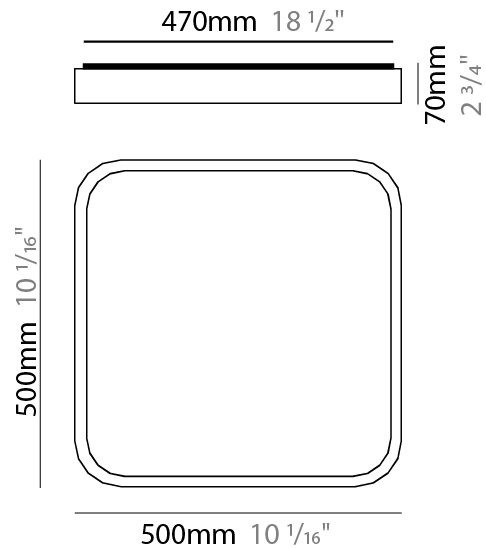

PROJECT	_____
TYPE	_____
SPECIFIER	_____
QUANTITY	_____
DATE	_____

NATURE SURFACE

D112019

base number

1. To build a product code in our configurator select the specify button on the base model # product page
2. To build a manual product code on this datasheet choose from the options listed below in blue font and add the suffix to the base model #

GENERAL

Series: Nature
Partner: Ole
Division: Design
Installation: Surface
Product Type: Ceiling Surface
Mounting Location: Ceiling
Light Distribution: Direct

PHYSICAL

Shape: Square
Length (mm): 500
Length (in): 19 11/16
Width (mm): 500
Width (in): 19 11/16
Height (mm): 70
Height (in): 2 3/4
Diffuser: PMMA - Opal
Fixture Finish: OAK
Fixture Material: Metal / Wood
Primary Material: Wood

ELECTRICAL

Number of Lamps: 4
Lamp Type: LED Retrofit
Lamp Shape: A15
Bulb Included: Bulb Not Included
Max. Wattage Per Lamp (W): 4
Lamp Base: E26
Input Voltage (V): 120
Upon Request: 277Vac / GU24

LED

OPTICAL

RATINGS AND CERTIFICATIONS

Certified By: Certified for North American Standards
IP rating: IP20