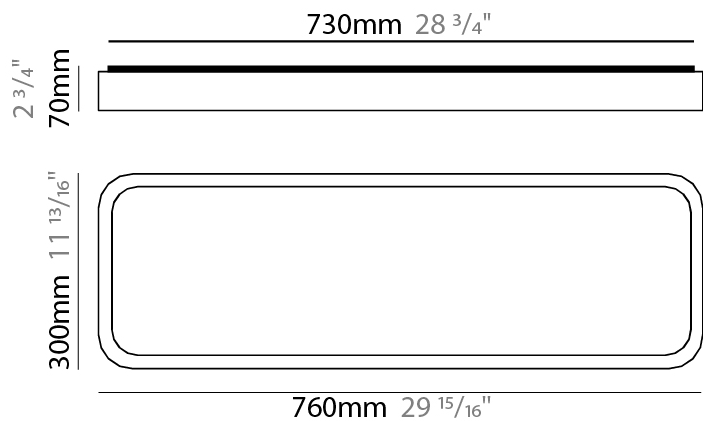

NATURE SURFACE

D112021

base number

1. To build a product code in our configurator select the specify button on the base model # product page
2. To build a manual product code on this datasheet choose from the options listed below in blue font and add the suffix to the base model #

GENERAL

Series: Nature
Partner: Ole
Division: Design
Installation: Surface
Product Type: Ceiling Surface
Mounting Location: Ceiling
Light Distribution: Direct

PHYSICAL

Shape: Rectangle
Length (mm): 760
Length (in): 29 ¹⁵/₁₆
Width (mm): 300
Width (in): 11 ¹³/₁₆
Height (mm): 70
Height (in): 2 ³/₄
Diffuser: PMMA - Opal
Fixture Finish: OAK
Fixture Material: Metal / Wood
Primary Material: Wood

ELECTRICAL

Number of Lamps: 4
Lamp Type: LED Retrofit
Lamp Shape: A15
Bulb Included: Bulb Not Included
Max. Wattage Per Lamp (W): 4
Lamp Base: E26
Input Voltage (V): 120
Upon Request: 277Vac / GU24

LED

OPTICAL

RATINGS AND CERTIFICATIONS

Certified By: Certified for North American Standards
IP rating: IP20

PROJECT	
TYPE	
SPECIFIER	
QUANTITY	
DATE