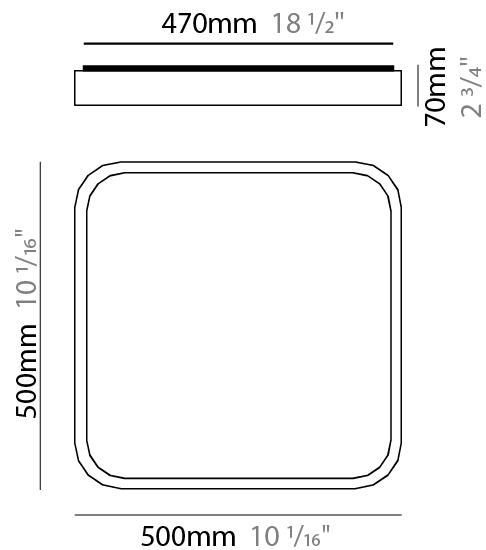

PROJECT	_____
TYPE	_____
SPECIFIER	_____
QUANTITY	_____
DATE	_____

NATURE SURFACE

D112019

base number

1. To build a product code in our configurator select the specify button on the base model # product page
2. To build a manual product code on this datasheet choose from the options listed below in blue font and add the suffix to the base model #

GENERAL

Series: Nature _____
Partner: Ole _____
Division: Design _____
Installation: Surface _____
Product Type: Ceiling Surface _____
Mounting Location: Ceiling _____
Light Distribution: Direct _____

PHYSICAL

Shape: Square _____
Length (mm): 500 _____
Length (in): 19 ¹¹/₁₆ _____
Width (mm): 500 _____
Width (in): 19 ¹¹/₁₆ _____
Height (mm): 70 _____
Height (in): 2 ³/₄ _____
Diffuser: PMMA - Opal _____
Fixture Finish: OAK _____
Fixture Material: Metal / Wood _____
Primary Material: Wood _____

ELECTRICAL

Number of Lamps: 4 _____
Lamp Type: LED Retrofit _____
Lamp Shape: A15 _____
Bulb Included: Bulb Not Included _____
Max. Wattage Per Lamp (W): 4 _____
Lamp Base: E26 _____
Input Voltage (V): 120 _____
Upon Request: 277Vac / GU24 _____

LED

OPTICAL

RATINGS AND CERTIFICATIONS

Certified By: Certified for North American Standards _____
IP rating: IP20 _____