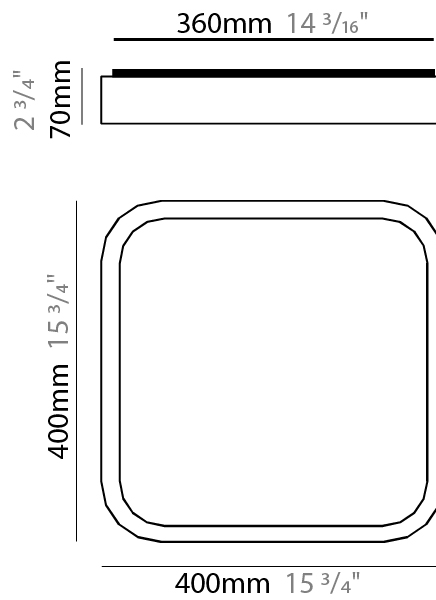

NATURE SURFACE

D112017

base number

1. To build a product code in our configurator select the specify button on the base model # product page
2. To build a manual product code on this datasheet choose from the options listed below in blue font and add the suffix to the base model #

GENERAL

Series: Nature
Brand: Ole
Division: Design
Mounting Type: Surface
Mounting Location: Ceiling
Subcategory: Ambient

PHYSICAL

Shape: Square
Length (mm): 400
Length (in): 15 3/4
Width (mm): 400
Width (in): 15 3/4
Height (mm): 70
Height (in): 2 3/4
Light Distribution: Direct
Diffuser: PMMA - Opal
Fixture Finish: OAK
Fixture Material: Metal / Wood

ELECTRICAL

Number of Lamps: 4
Lamp Type: LED Retrofit
Lamp Shape: A15
Bulb Included: Bulb Not Included
Max. Wattage Per Lamp (W): 4
Lamp Base: E26
Input Voltage (V): 120
Upon Request: 277Vac / GU24

LED

OPTICAL

RATINGS AND CERTIFICATIONS

Certified By: Certified for North American Standards
IP rating: IP20

PROJECT	
TYPE	
SPECIFIER	
QUANTITY	
DATE