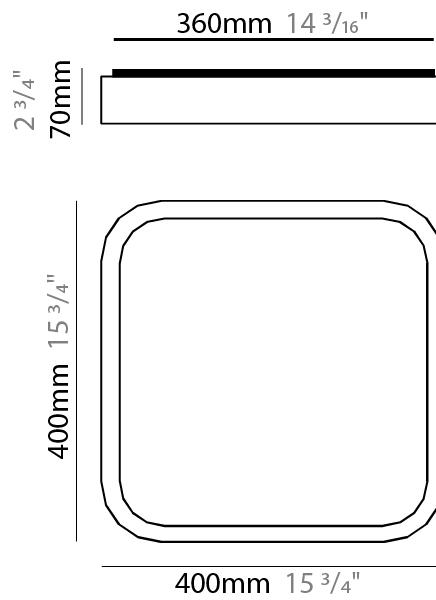

NATURE SURFACE

D112017

base number

1. To build a product code in our configurator select the specify button on the base model # product page
2. To build a manual product code on this datasheet choose from the options listed below in blue font and add the suffix to the base model #

GENERAL

Series: Nature
Brand: Ole
Division: Design
Mounting Type: Surface
Mounting Location: Ceiling
Subcategory: Ambient

PHYSICAL

Shape: Square
Length (mm): 400
Length (in): 15 3/4
Width (mm): 400
Width (in): 15 3/4
Height (mm): 70
Height (in): 2 3/4
Light Distribution: Direct
Diffuser: PMMA - Opal
Fixture Finish: OAK
Fixture Material: Metal / Wood

ELECTRICAL

Number of Lamps: 4
Lamp Type: LED Retrofit
Lamp Shape: A15
Bulb Included: Bulb Not Included
Max. Wattage Per Lamp (W): 4
Lamp Base: E26
Input Voltage (V): 120
Upon Request: 277Vac / GU24

LED

OPTICAL

RATINGS AND CERTIFICATIONS

Certified By: Certified for North American Standards
IP rating: IP20

PROJECT	_____
TYPE	_____
SPECIFIER	_____
QUANTITY	_____
DATE	_____