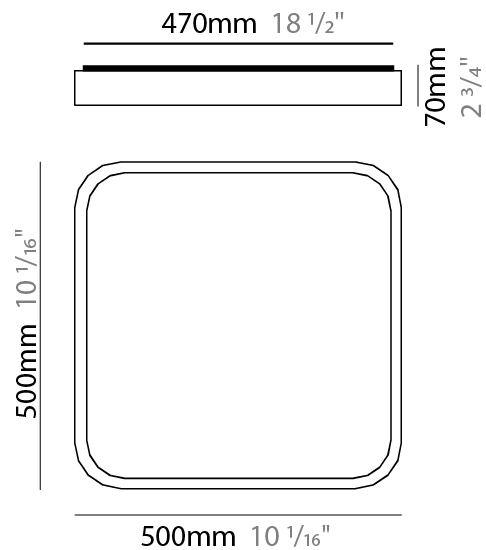

PROJECT	_____
TYPE	_____
SPECIFIER	_____
QUANTITY	_____
DATE	_____

NATURE SURFACE

D112019

base number

1. To build a product code in our configurator select the specify button on the base model # product page
2. To build a manual product code on this datasheet choose from the options listed below in blue font and add the suffix to the base model #

GENERAL

Series: Nature _____
Brand: Ole _____
Division: Design _____
Mounting Type: Surface _____
Mounting Location: Ceiling _____
Subcategory: Ambient _____

PHYSICAL

Shape: Square _____
Length (mm): 500 _____
Length (in): 19 ¹¹/₁₆ _____
Width (mm): 500 _____
Width (in): 19 ¹¹/₁₆ _____
Height (mm): 70 _____
Height (in): 2 ³/₄ _____
Light Distribution: Direct _____
Diffuser: PMMA - Opal _____
Fixture Finish: OAK _____
Fixture Material: Metal / Wood _____

ELECTRICAL

Number of Lamps: 4 _____
Lamp Type: LED Retrofit _____
Lamp Shape: A15 _____
Bulb Included: Bulb Not Included _____
Max. Wattage Per Lamp (W): 4 _____
Lamp Base: E26 _____
Input Voltage (V): 120 _____
Upon Request: 277Vac / GU24 _____

LED

OPTICAL

RATINGS AND CERTIFICATIONS

Certified By: Certified for North American Standards _____
IP rating: IP20 _____