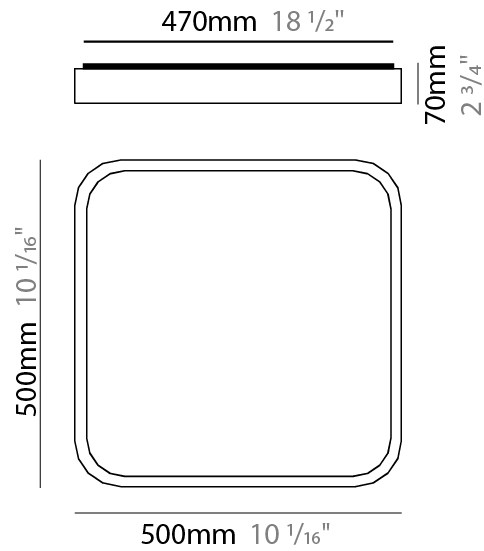

PROJECT	_____
TYPE	_____
SPECIFIER	_____
QUANTITY	_____
DATE	_____

NATURE SURFACE

D112019

base number

1. To build a product code in our configurator select the specify button on the base model # product page
2. To build a manual product code on this datasheet choose from the options listed below in blue font and add the suffix to the base model #

GENERAL

Series: Nature _____
Brand: Ole _____
Division: Design _____
Mounting Type: Surface _____
Mounting Location: Ceiling _____
Subcategory: Ambient _____

PHYSICAL

Shape: Square _____
Length (mm): 500 _____
Length (in): 19 ¹¹/₁₆ _____
Width (mm): 500 _____
Width (in): 19 ¹¹/₁₆ _____
Height (mm): 70 _____
Height (in): 2 ³/₄ _____
Light Distribution: Direct _____
Diffuser: PMMA - Opal _____
Fixture Finish: OAK _____
Fixture Material: Metal / Wood _____

ELECTRICAL

Number of Lamps: 4 _____
Lamp Type: LED Retrofit _____
Lamp Shape: A15 _____
Bulb Included: Bulb Not Included _____
Max. Wattage Per Lamp (W): 4 _____
Lamp Base: E26 _____
Input Voltage (V): 120 _____
Upon Request: 277Vac / GU24 _____

LED

OPTICAL

RATINGS AND CERTIFICATIONS

Certified By: Certified for North American Standards _____
IP rating: IP20 _____