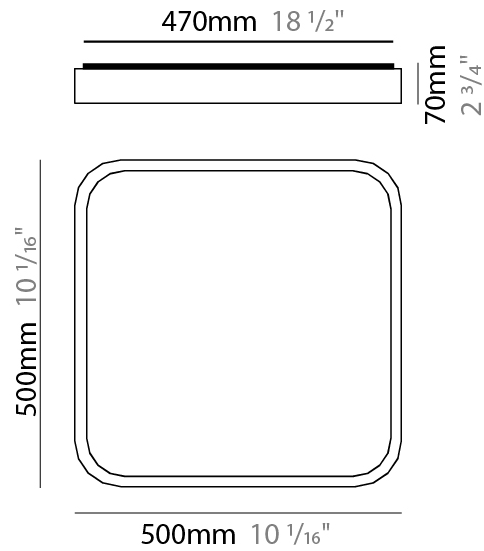

NATURE SURFACE

D112019

base number

1. To build a product code in our configurator select the specify button on the base model # product page
2. To build a manual product code on this datasheet choose from the options listed below in blue font and add the suffix to the base model #

GENERAL

Series: Nature
Brand: Ole
Division: Design
Mounting Type: Surface
Mounting Location: Ceiling
Subcategory: Ambient

PHYSICAL

Shape: Square
Length (mm): 500
Length (in): 19 ¹¹/₁₆
Width (mm): 500
Width (in): 19 ¹¹/₁₆
Height (mm): 70
Height (in): 2 ³/₄
Light Distribution: Direct
Diffuser: PMMA - Opal
Fixture Finish: OAK
Fixture Material: Metal / Wood

ELECTRICAL

Number of Lamps: 4
Lamp Type: LED Retrofit
Lamp Shape: A15
Bulb Included: Bulb Not Included
Max. Wattage Per Lamp (W): 4
Lamp Base: E26
Input Voltage (V): 120
Upon Request: 277Vac / GU24

LED

OPTICAL

RATINGS AND CERTIFICATIONS

Certified By: Certified for North American Standards
IP rating: IP20

PROJECT	_____
TYPE	_____
SPECIFIER	_____
QUANTITY	_____
DATE	_____