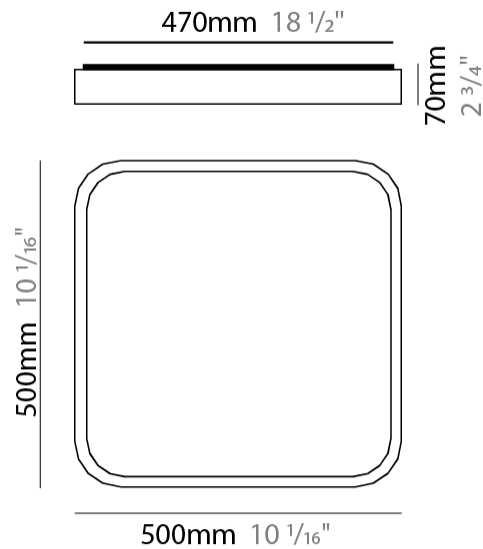

NATURE SURFACE

D112020-

base number Color
Temperature

PROJECT
TYPE
SPECIFIER
QUANTITY
DATE

1. To build a product code in our configurator select the specify button on the base model # product page
2. To build a manual product code on this datasheet choose from the options listed below in blue font and add the suffix to the base model #

GENERAL

Series: Nature
Brand: Ole
Division: Design
Mounting Type: Surface
Mounting Location: Ceiling
Subcategory: Ambient

PHYSICAL

Shape: Square
Length (mm): 500
Length (in): 19 ¹¹/₁₆
Width (mm): 500
Width (in): 19 ¹¹/₁₆
Height (mm): 70
Height (in): 2 ³/₄
Light Distribution: Direct
Diffuser: PMMA - Opal
Fixture Finish: OAK
Fixture Material: Metal / Wood

ELECTRICAL

Lamp Type: LED
Input Wattage (W): 29.3
Total Output Wattage (W): 25.3
Dimming: Non-Dimmable / 0-10V Dimming
Driver Included: Yes
Driver Location: Integrated
Driver Type: Constant Current - Universal
Driver Class: Class 2
Input Voltage (V): 120 - 277
Constant Current (MA): 700

LED

Color Temperature (°K): 3000 / 4000
Max. Delivered Lumen (lm): 1661 / 1738
CRI: >80 CRI
Lamp Life (hrs): 50000

OPTICAL

RATINGS AND CERTIFICATIONS

Certified By: Certified for North American Standards
IP rating: IP20