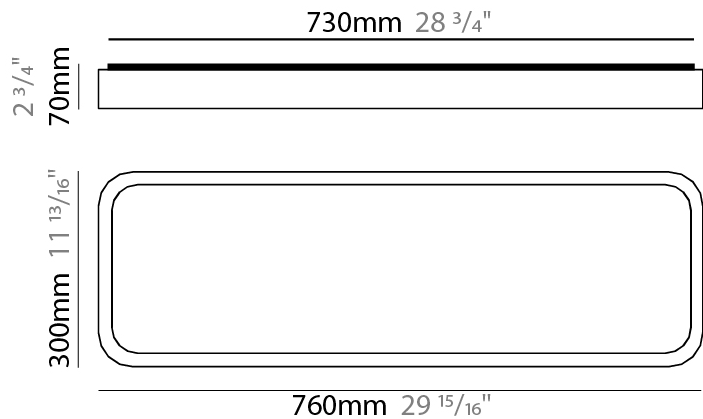

PROJECT	
TYPE	
SPECIFIER	
QUANTITY	
DATE	

NATURE SURFACE

D112021

base number

1. To build a product code in our configurator select the specify button on the base model # product page
2. To build a manual product code on this datasheet choose from the options listed below in blue font and add the suffix to the base model #

GENERAL

Series: Nature
Brand: Ole
Division: Design
Mounting Type: Surface
Mounting Location: Ceiling
Subcategory: Ambient

PHYSICAL

Shape: Rectangle
Length (mm): 760
Length (in): 29 ¹⁵/₁₆
Width (mm): 300
Width (in): 11 ¹³/₁₆
Height (mm): 70
Height (in): 2 ³/₄
Light Distribution: Direct
Diffuser: PMMA - Opal
Fixture Finish: OAK
Fixture Material: Metal / Wood

ELECTRICAL

Number of Lamps: 4
Lamp Type: LED Retrofit
Lamp Shape: A15
Bulb Included: Bulb Not Included
Max. Wattage Per Lamp (W): 4
Lamp Base: E26
Input Voltage (V): 120
Upon Request: 277Vac / GU24

LED

OPTICAL

RATINGS AND CERTIFICATIONS

Certified By: Certified for North American Standards
IP rating: IP20