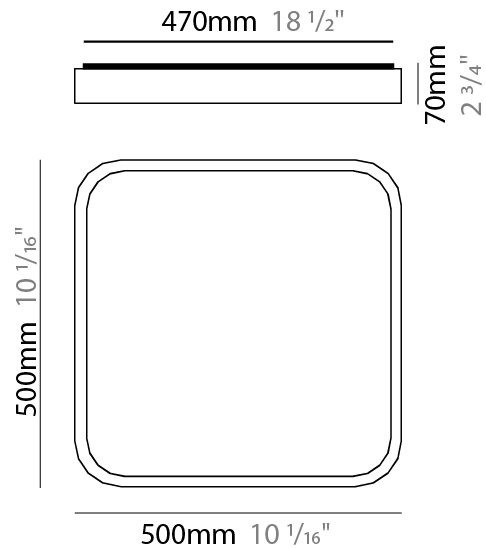

NATURE SURFACE

D112019

base number

PROJECT	
TYPE	
SPECIFIER	
QUANTITY	
DATE	

1. To build a product code in our configurator select the specify button on the base model # product page
2. To build a manual product code on this datasheet choose from the options listed below in blue font and add the suffix to the base model #

GENERAL

Series: Nature
Partner: Ole
Division: Design
Installation: Surface
Product Type: Ceiling Surface
Mounting Location: Ceiling
Light Distribution: Direct

PHYSICAL

Shape: Square
Length (mm): 500
Length (in): 19 11/16
Width (mm): 500
Width (in): 19 11/16
Height (mm): 70
Height (in): 2 3/4
Diffuser: PMMA - Opal
Fixture Finish: OAK
Fixture Material: Metal / Wood
Primary Material: Wood

ELECTRICAL

Number of Lamps: 4
Lamp Type: LED Retrofit
Lamp Shape: A15
Bulb Included: Bulb Not Included
Max. Wattage Per Lamp (W): 4
Lamp Base: E26
Input Voltage (V): 120
Upon Request: 277Vac / GU24

LED

OPTICAL

RATINGS AND CERTIFICATIONS

Certified By: Certified for North American Standards
IP rating: IP20