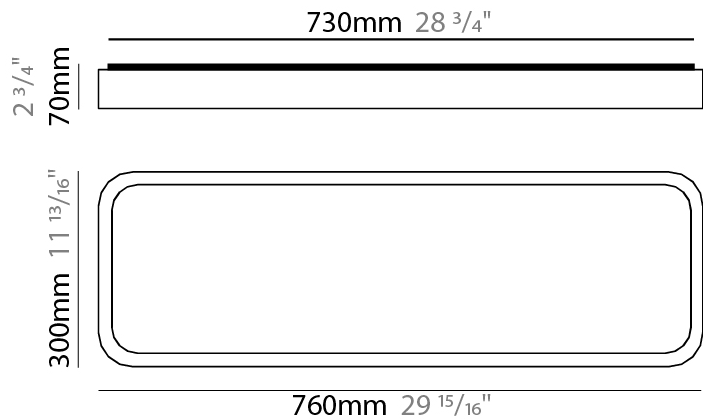

NATURE SURFACE

D112021

base number

1. To build a product code in our configurator select the specify button on the base model # product page
2. To build a manual product code on this datasheet choose from the options listed below in blue font and add the suffix to the base model #

GENERAL

Series: Nature
Brand: Ole
Division: Design
Mounting Type: Surface
Mounting Location: Ceiling
Subcategory: Ambient

PHYSICAL

Shape: Rectangle
Length (mm): 760
Length (in): 29 ¹⁵/₁₆
Width (mm): 300
Width (in): 11 ¹³/₁₆
Height (mm): 70
Height (in): 2 ³/₄
Light Distribution: Direct
Diffuser: PMMA - Opal
Fixture Finish: OAK
Fixture Material: Metal / Wood

ELECTRICAL

Number of Lamps: 4
Lamp Type: LED Retrofit
Lamp Shape: A15
Bulb Included: Bulb Not Included
Max. Wattage Per Lamp (W): 4
Lamp Base: E26
Input Voltage (V): 120
Upon Request: 277Vac / GU24

LED

OPTICAL

RATINGS AND CERTIFICATIONS

Certified By: Certified for North American Standards
IP rating: IP20

PROJECT	
TYPE	
SPECIFIER	
QUANTITY	
DATE