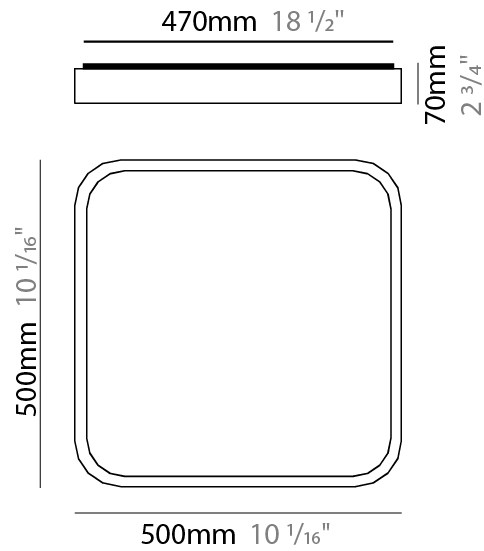

PROJECT	
TYPE	
SPECIFIER	
QUANTITY	
DATE	

NATURE SURFACE

D112019

base number

1. To build a product code in our configurator select the specify button on the base model # product page
2. To build a manual product code on this datasheet choose from the options listed below in blue font and add the suffix to the base model #

GENERAL

Series: Nature
Brand: Ole
Division: Design
Mounting Type: Surface
Mounting Location: Ceiling
Subcategory: Ambient

PHYSICAL

Shape: Square
Length (mm): 500
Length (in): 19 ¹¹/₁₆
Width (mm): 500
Width (in): 19 ¹¹/₁₆
Height (mm): 70
Height (in): 2 ³/₄
Light Distribution: Direct
Diffuser: PMMA - Opal
Fixture Finish: OAK
Fixture Material: Metal / Wood

ELECTRICAL

Number of Lamps: 4
Lamp Type: LED Retrofit
Lamp Shape: A15
Bulb Included: Bulb Not Included
Max. Wattage Per Lamp (W): 4
Lamp Base: E26
Input Voltage (V): 120
Upon Request: 277Vac / GU24

LED

OPTICAL

RATINGS AND CERTIFICATIONS

Certified By: Certified for North American Standards
IP rating: IP20