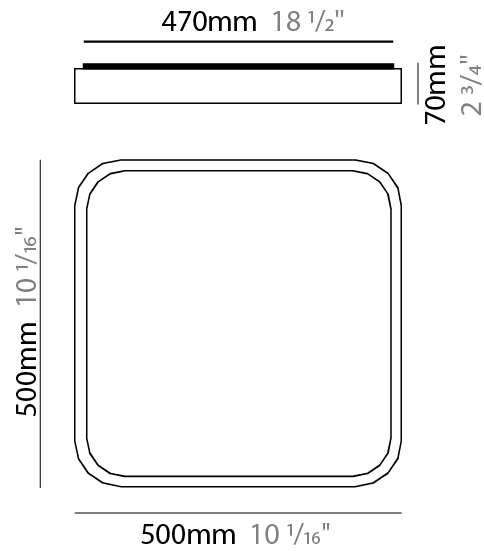

NATURE SURFACE

D112019

base number

1. To build a product code in our configurator select the specify button on the base model # product page
2. To build a manual product code on this datasheet choose from the options listed below in blue font and add the suffix to the base model #

GENERAL

Series: Nature
Brand: Ole
Division: Design
Mounting Type: Surface
Mounting Location: Ceiling
Subcategory: Ambient

PHYSICAL

Shape: Square
Length (mm): 500
Length (in): 19 ¹¹/₁₆
Width (mm): 500
Width (in): 19 ¹¹/₁₆
Height (mm): 70
Height (in): 2 ³/₄
Light Distribution: Direct
Diffuser: PMMA - Opal
Fixture Finish: OAK
Fixture Material: Metal / Wood

ELECTRICAL

Number of Lamps: 4
Lamp Type: LED Retrofit
Lamp Shape: A15
Bulb Included: Bulb Not Included
Max. Wattage Per Lamp (W): 4
Lamp Base: E26
Input Voltage (V): 120
Upon Request: 277Vac / GU24

LED

OPTICAL

RATINGS AND CERTIFICATIONS

Certified By: Certified for North American Standards
IP rating: IP20

PROJECT	
TYPE	
SPECIFIER	
QUANTITY	
DATE