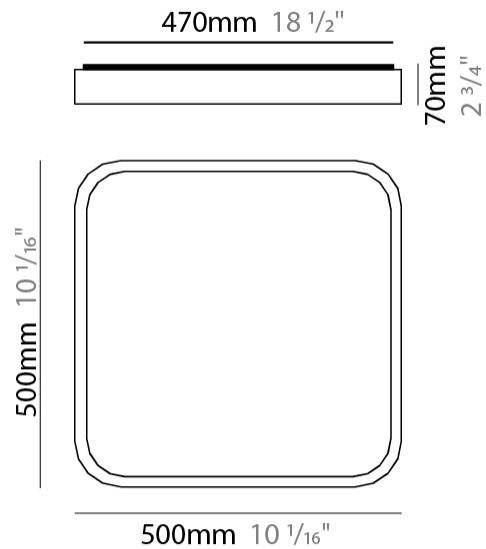

NATURE SURFACE

D112020-

base number Color
Temperature

PROJECT
TYPE
SPECIFIER
QUANTITY
DATE

1. To build a product code in our configurator select the specify button on the base model # product page
2. To build a manual product code on this datasheet choose from the options listed below in blue font and add the suffix to the base model #

GENERAL

Series: Nature
Brand: Ole
Division: Design
Mounting Type: Surface
Mounting Location: Ceiling
Subcategory: Ambient

PHYSICAL

Shape: Square
Length (mm): 500
Length (in): 19 ¹¹/₁₆
Width (mm): 500
Width (in): 19 ¹¹/₁₆
Height (mm): 70
Height (in): 2 ³/₄
Light Distribution: Direct
Diffuser: PMMA - Opal
Fixture Finish: OAK
Fixture Material: Metal / Wood

ELECTRICAL

Lamp Type: LED
Input Wattage (W): 29.3
Total Output Wattage (W): 25.3
Dimming: Non-Dimmable / 0-10V Dimming
Driver Included: Yes
Driver Location: Integrated
Driver Type: Constant Current - Universal
Driver Class: Class 2
Input Voltage (V): 120 - 277
Constant Current (MA): 700

LED

Color Temperature (°K): 3000 / 4000
Max. Delivered Lumen (lm): 1661 / 1738
CRI: >80 CRI
Lamp Life (hrs): 50000

OPTICAL

RATINGS AND CERTIFICATIONS

Certified By: Certified for North American Standards
IP rating: IP20