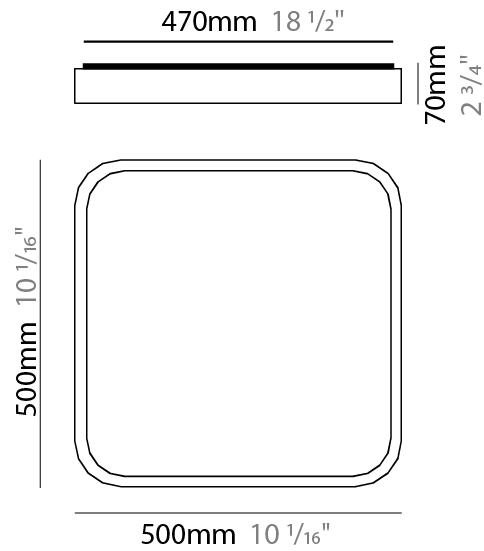

NATURE SURFACE

D112019

base number

PROJECT	
TYPE	
SPECIFIER	
QUANTITY	
DATE	

1. To build a product code in our configurator select the specify button on the base model # product page
2. To build a manual product code on this datasheet choose from the options listed below in blue font and add the suffix to the base model #

GENERAL

Series: Nature
Brand: Ole
Division: Design
Mounting Type: Surface
Mounting Location: Ceiling
Subcategory: Ambient

PHYSICAL

Shape: Square
Length (mm): 500
Length (in): 19 ¹¹/₁₆
Width (mm): 500
Width (in): 19 ¹¹/₁₆
Height (mm): 70
Height (in): 2 ³/₄
Light Distribution: Direct
Diffuser: PMMA - Opal
Fixture Finish: OAK
Fixture Material: Metal / Wood

ELECTRICAL

Number of Lamps: 4
Lamp Type: LED Retrofit
Lamp Shape: A15
Bulb Included: Bulb Not Included
Max. Wattage Per Lamp (W): 4
Lamp Base: E26
Input Voltage (V): 120
Upon Request: 277Vac / GU24

LED

OPTICAL

RATINGS AND CERTIFICATIONS

Certified By: Certified for North American Standards
IP rating: IP20