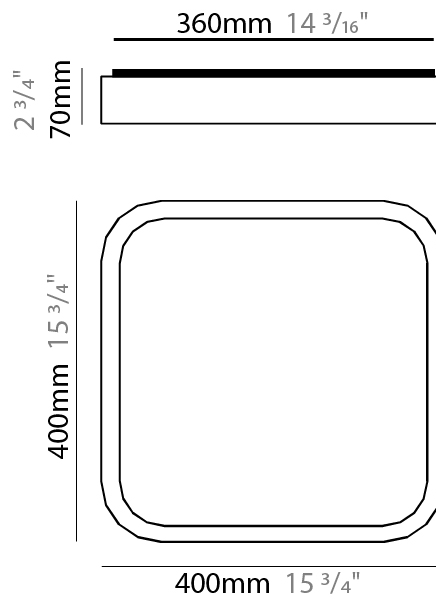

PROJECT	_____
TYPE	_____
SPECIFIER	_____
QUANTITY	_____
DATE	_____

NATURE SURFACE

D112017

base number

1. To build a product code in our configurator select the specify button on the base model # product page
2. To build a manual product code on this datasheet choose from the options listed below in blue font and add the suffix to the base model #

GENERAL

Series: Nature _____
Brand: Ole _____
Division: Design _____
Mounting Type: Surface _____
Mounting Location: Ceiling _____
Subcategory: Ambient _____

PHYSICAL

Shape: Square _____
Length (mm): 400 _____
Length (in): 15 3/4 _____
Width (mm): 400 _____
Width (in): 15 3/4 _____
Height (mm): 70 _____
Height (in): 2 3/4 _____
Light Distribution: Direct _____
Diffuser: PMMA - Opal _____
Fixture Finish: OAK _____
Fixture Material: Metal / Wood _____

ELECTRICAL

Number of Lamps: 4 _____
Lamp Type: LED Retrofit _____
Lamp Shape: A15 _____
Bulb Included: Bulb Not Included _____
Max. Wattage Per Lamp (W): 4 _____
Lamp Base: E26 _____
Input Voltage (V): 120 _____
Upon Request: 277Vac / GU24 _____

LED

OPTICAL

RATINGS AND CERTIFICATIONS

Certified By: Certified for North American Standards _____
IP rating: IP20 _____