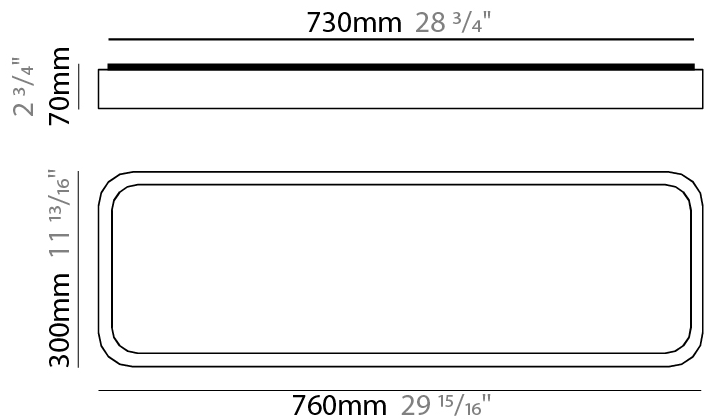

PROJECT	_____
TYPE	_____
SPECIFIER	_____
QUANTITY	_____
DATE	_____

NATURE SURFACE

D112021

base number

1. To build a product code in our configurator select the specify button on the base model # product page
2. To build a manual product code on this datasheet choose from the options listed below in blue font and add the suffix to the base model #

GENERAL

Series: Nature
Partner: Ole
Division: Design
Installation: Surface
Product Type: Ceiling Surface
Mounting Location: Ceiling
Light Distribution: Direct

PHYSICAL

Shape: Rectangle
Length (mm): 760
Length (in): 29 ¹⁵/₁₆
Width (mm): 300
Width (in): 11 ¹³/₁₆
Height (mm): 70
Height (in): 2 ³/₄
Diffuser: PMMA - Opal
Fixture Finish: OAK
Fixture Material: Metal / Wood
Primary Material: Wood

ELECTRICAL

Number of Lamps: 4
Lamp Type: LED Retrofit
Lamp Shape: A15
Bulb Included: Bulb Not Included
Max. Wattage Per Lamp (W): 4
Lamp Base: E26
Input Voltage (V): 120
Upon Request: 277Vac / GU24

LED

OPTICAL

RATINGS AND CERTIFICATIONS

Certified By: Certified for North American Standards
IP rating: IP20