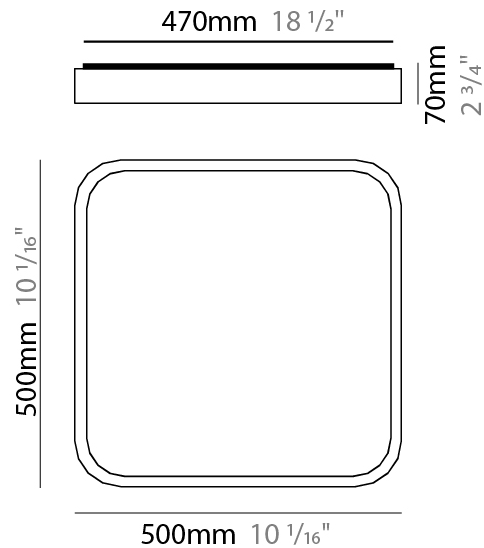

PROJECT	_____
TYPE	_____
SPECIFIER	_____
QUANTITY	_____
DATE	_____

NATURE SURFACE

D112019

base number

1. To build a product code in our configurator select the specify button on the base model # product page
2. To build a manual product code on this datasheet choose from the options listed below in blue font and add the suffix to the base model #

GENERAL

Series: Nature _____
Partner: Ole _____
Division: Design _____
Installation: Surface _____
Product Type: Ceiling Surface _____
Mounting Location: Ceiling _____
Light Distribution: Direct _____

PHYSICAL

Shape: Square _____
Length (mm): 500 _____
Length (in): 19 ¹¹/₁₆ _____
Width (mm): 500 _____
Width (in): 19 ¹¹/₁₆ _____
Height (mm): 70 _____
Height (in): 2 ³/₄ _____
Diffuser: PMMA - Opal _____
Fixture Finish: OAK _____
Fixture Material: Metal / Wood _____
Primary Material: Wood _____

ELECTRICAL

Number of Lamps: 4 _____
Lamp Type: LED Retrofit _____
Lamp Shape: A15 _____
Bulb Included: Bulb Not Included _____
Max. Wattage Per Lamp (W): 4 _____
Lamp Base: E26 _____
Input Voltage (V): 120 _____
Upon Request: 277Vac / GU24 _____

LED

OPTICAL

RATINGS AND CERTIFICATIONS

Certified By: Certified for North American Standards _____
IP rating: IP20 _____