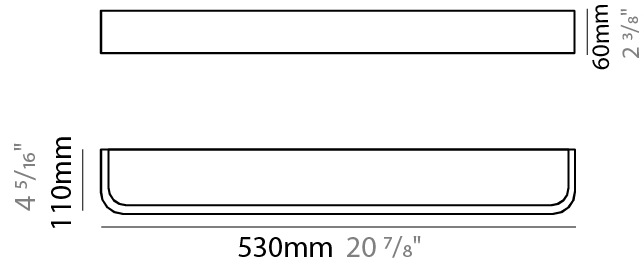

PROJECT	_____
TYPE	_____
SPECIFIER	_____
QUANTITY	_____
DATE	_____

NATURE SURFACE

D113024

base number

1. To build a product code in our configurator select the specify button on the base model # product page
2. To build a manual product code on this datasheet choose from the options listed below in blue font and add the suffix to the base model #

GENERAL

Series: Nature
Partner: Ole
Division: Design
Installation: Surface
Product Type: Ceiling Surface
Mounting Location: Ceiling
Light Distribution: Direct

PHYSICAL

Shape: Rectangle
Length (mm): 530
Length (in): 20 ⁷/₈
Height (mm): 60
Depth (mm): 110
Height (in): 2 ³/₈
Depth (in): 4 ⁵/₁₆
Diffuser: PMMA - Opal
Fixture Finish: OAK
Fixture Material: Metal / Wood
Primary Material: Wood

ELECTRICAL

Number of Lamps: 2
Lamp Type: LED Retrofit
Lamp Shape: A15
Bulb Included: Bulb Not Included
Max. Wattage Per Lamp (W): 4
Lamp Base: E26
Input Voltage (V): 120
Upon Request: 277Vac / GU24

LED

OPTICAL

RATINGS AND CERTIFICATIONS

Certified By: Certified for North American Standards
IP rating: IP20