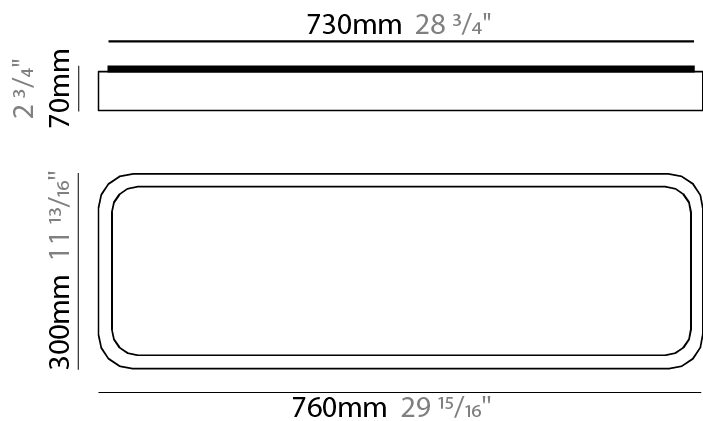

NATURE SURFACE

D112021

base number

1. To build a product code in our configurator select the specify button on the base model # product page
2. To build a manual product code on this datasheet choose from the options listed below in blue font and add the suffix to the base model #

GENERAL

Series: Nature
Brand: Ole
Division: Design
Mounting Type: Surface
Mounting Location: Ceiling
Subcategory: Ambient

PHYSICAL

Shape: Rectangle
Length (mm): 760
Length (in): 29 ¹⁵/₁₆
Width (mm): 300
Width (in): 11 ¹³/₁₆
Height (mm): 70
Height (in): 2 ³/₄
Light Distribution: Direct
Diffuser: PMMA - Opal
Fixture Finish: OAK
Fixture Material: Metal / Wood

ELECTRICAL

Number of Lamps: 4
Lamp Type: LED Retrofit
Lamp Shape: A15
Bulb Included: Bulb Not Included
Max. Wattage Per Lamp (W): 4
Lamp Base: E26
Input Voltage (V): 120
Upon Request: 277Vac / GU24

LED

OPTICAL

RATINGS AND CERTIFICATIONS

Certified By: Certified for North American Standards
IP rating: IP20

PROJECT	_____
TYPE	_____
SPECIFIER	_____
QUANTITY	_____
DATE	_____