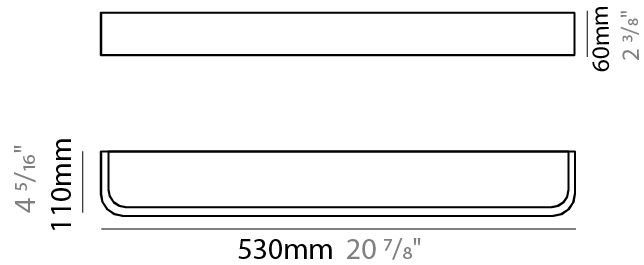

PROJECT	_____
TYPE	_____
SPECIFIER	_____
QUANTITY	_____
DATE	_____

NATURE SURFACE

D113024

base number

1. To build a product code in our configurator select the specify button on the base model # product page
2. To build a manual product code on this datasheet choose from the options listed below in blue font and add the suffix to the base model #

GENERAL

Series: Nature _____
Brand: Ole _____
Division: Design _____
Mounting Type: Surface _____
Mounting Location: Wall _____
Subcategory: Ambient _____

PHYSICAL

Shape: Rectangle _____
Length (mm): 530 _____
Length (in): 20 ⁷/₈ _____
Height (mm): 60 _____
Depth (mm): 110 _____
Height (in): 2 ³/₈ _____
Depth (in): 4 ⁵/₁₆ _____
Light Distribution: Direct _____
Diffuser: PMMA - Opal _____
Fixture Finish: OAK _____
Fixture Material: Metal / Wood _____

ELECTRICAL

Number of Lamps: 2 _____
Lamp Type: LED Retrofit _____
Lamp Shape: A15 _____
Bulb Included: Bulb Not Included _____
Max. Wattage Per Lamp (W): 4 _____
Lamp Base: E26 _____
Input Voltage (V): 120 _____
Upon Request: 277Vac / GU24 _____

LED

OPTICAL

RATINGS AND CERTIFICATIONS

Certified By: Certified for North American Standards _____
IP rating: IP20 _____