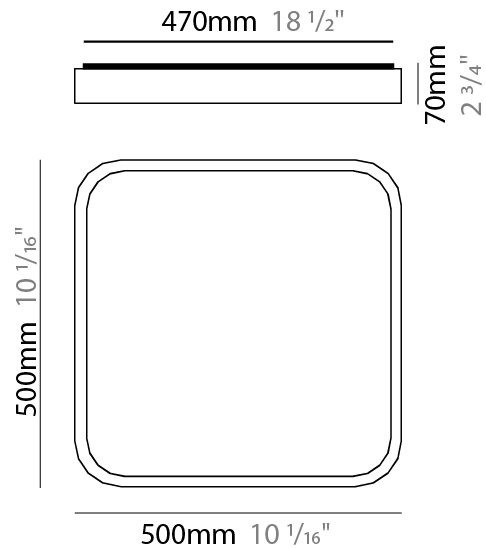

PROJECT	
TYPE	
SPECIFIER	
QUANTITY	
DATE	

NATURE SURFACE

D112019

base number

1. To build a product code in our configurator select the specify button on the base model # product page
2. To build a manual product code on this datasheet choose from the options listed below in blue font and add the suffix to the base model #

GENERAL

Series: Nature
Partner: Ole
Division: Design
Installation: Surface
Product Type: Ceiling Surface
Mounting Location: Ceiling
Light Distribution: Direct

PHYSICAL

Shape: Square
Length (mm): 500
Length (in): 19 ¹¹/₁₆
Width (mm): 500
Width (in): 19 ¹¹/₁₆
Height (mm): 70
Height (in): 2 ³/₄
Diffuser: PMMA - Opal
Fixture Finish: OAK
Fixture Material: Metal / Wood
Primary Material: Wood

ELECTRICAL

Number of Lamps: 4
Lamp Type: LED Retrofit
Lamp Shape: A15
Bulb Included: Bulb Not Included
Max. Wattage Per Lamp (W): 4
Lamp Base: E26
Input Voltage (V): 120
Upon Request: 277Vac / GU24

LED

OPTICAL

RATINGS AND CERTIFICATIONS

Certified By: Certified for North American Standards
IP rating: IP20