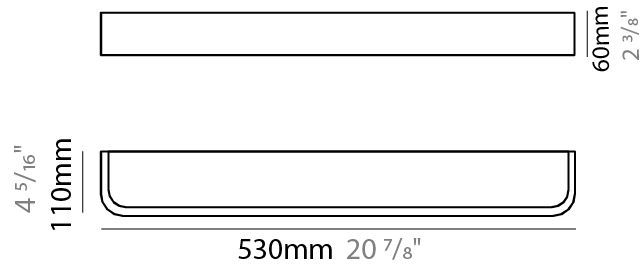

PROJECT
TYPE
SPECIFIER
QUANTITY
DATE

NATURE SURFACE

D113024

base number

1. To build a product code in our configurator select the specify button on the base model # product page
2. To build a manual product code on this datasheet choose from the options listed below in blue font and add the suffix to the base model #

GENERAL

Series: Nature
Brand: Ole
Division: Design
Mounting Type: Surface
Mounting Location: Wall
Subcategory: Ambient

PHYSICAL

Shape: Rectangle
Length (mm): 530
Length (in): 20 7/8
Height (mm): 60
Depth (mm): 110
Height (in): 2 3/8
Depth (in): 4 5/16
Light Distribution: Direct
Diffuser: PMMA - Opal
Fixture Finish: OAK
Fixture Material: Metal / Wood

ELECTRICAL

Number of Lamps: 2
Lamp Type: LED Retrofit
Lamp Shape: A15
Bulb Included: Bulb Not Included
Max. Wattage Per Lamp (W): 4
Lamp Base: E26
Input Voltage (V): 120
Upon Request: 277Vac / GU24

LED

OPTICAL

RATINGS AND CERTIFICATIONS

Certified By: Certified for North American Standards
IP rating: IP20