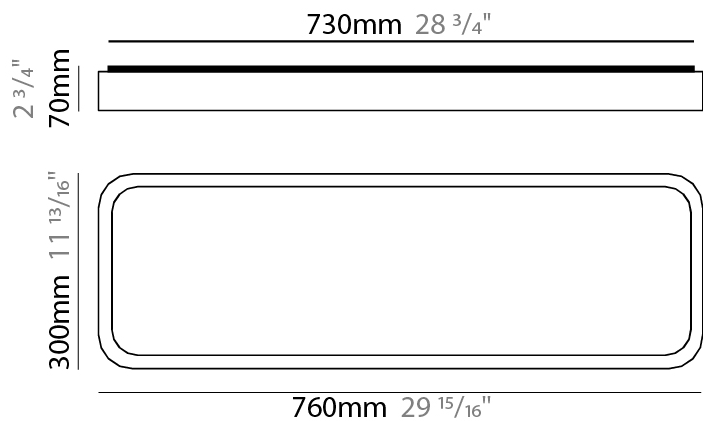

PROJECT	
TYPE	
SPECIFIER	
QUANTITY	
DATE	

NATURE SURFACE

D112021

base number

1. To build a product code in our configurator select the specify button on the base model # product page
2. To build a manual product code on this datasheet choose from the options listed below in blue font and add the suffix to the base model #

GENERAL

Series: Nature
Brand: Ole
Division: Design
Mounting Type: Surface
Mounting Location: Ceiling
Subcategory: Ambient

PHYSICAL

Shape: Rectangle
Length (mm): 760
Length (in): 29 ¹⁵/₁₆
Width (mm): 300
Width (in): 11 ¹³/₁₆
Height (mm): 70
Height (in): 2 ³/₄
Light Distribution: Direct
Diffuser: PMMA - Opal
Fixture Finish: OAK
Fixture Material: Metal / Wood

ELECTRICAL

Number of Lamps: 4
Lamp Type: LED Retrofit
Lamp Shape: A15
Bulb Included: Bulb Not Included
Max. Wattage Per Lamp (W): 4
Lamp Base: E26
Input Voltage (V): 120
Upon Request: 277Vac / GU24

LED

OPTICAL

RATINGS AND CERTIFICATIONS

Certified By: Certified for North American Standards
IP rating: IP20