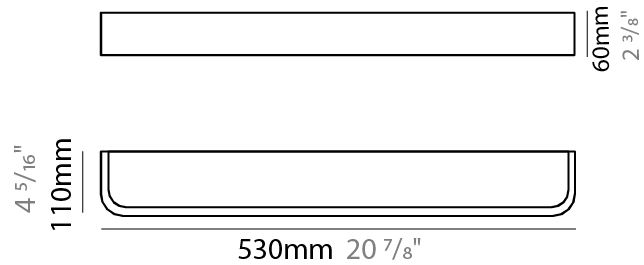

NATURE SURFACE

D113024

base number

1. To build a product code in our configurator select the specify button on the base model # product page
2. To build a manual product code on this datasheet choose from the options listed below in blue font and add the suffix to the base model #

GENERAL

Series: Nature
Brand: Ole
Division: Design
Mounting Type: Surface
Mounting Location: Wall
Subcategory: Ambient

PHYSICAL

Shape: Rectangle
Length (mm): 530
Length (in): 20 ⁷/₈
Height (mm): 60
Depth (mm): 110
Height (in): 2 ³/₈
Depth (in): 4 ⁵/₁₆
Light Distribution: Direct
Diffuser: PMMA - Opal
Fixture Finish: OAK
Fixture Material: Metal / Wood

ELECTRICAL

Number of Lamps: 2
Lamp Type: LED Retrofit
Lamp Shape: A15
Bulb Included: Bulb Not Included
Max. Wattage Per Lamp (W): 4
Lamp Base: E26
Input Voltage (V): 120
Upon Request: 277Vac / GU24

LED

OPTICAL

RATINGS AND CERTIFICATIONS

Certified By: Certified for North American Standards
IP rating: IP20

PROJECT
TYPE
SPECIFIER
QUANTITY
DATE