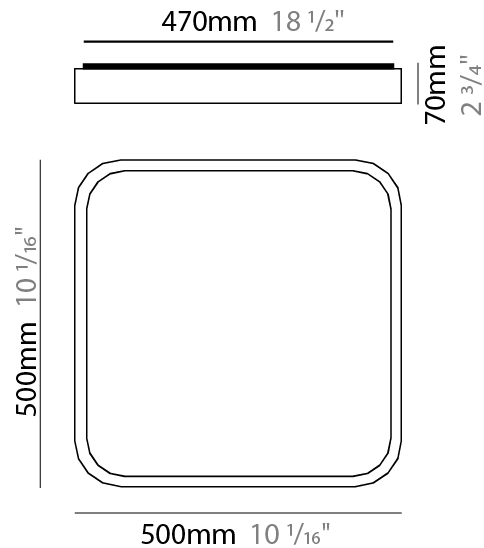

NATURE SURFACE

D112019

base number

1. To build a product code in our configurator select the specify button on the base model # product page
2. To build a manual product code on this datasheet choose from the options listed below in blue font and add the suffix to the base model #

GENERAL

Series: Nature
Brand: Ole
Division: Design
Mounting Type: Surface
Mounting Location: Ceiling
Subcategory: Ambient

PHYSICAL

Shape: Square
Length (mm): 500
Length (in): 19 ¹¹/₁₆
Width (mm): 500
Width (in): 19 ¹¹/₁₆
Height (mm): 70
Height (in): 2 ³/₄
Light Distribution: Direct
Diffuser: PMMA - Opal
Fixture Finish: OAK
Fixture Material: Metal / Wood

ELECTRICAL

Number of Lamps: 4
Lamp Type: LED Retrofit
Lamp Shape: A15
Bulb Included: Bulb Not Included
Max. Wattage Per Lamp (W): 4
Lamp Base: E26
Input Voltage (V): 120
Upon Request: 277Vac / GU24

LED

OPTICAL

RATINGS AND CERTIFICATIONS

Certified By: Certified for North American Standards
IP rating: IP20

PROJECT	_____
TYPE	_____
SPECIFIER	_____
QUANTITY	_____
DATE	_____