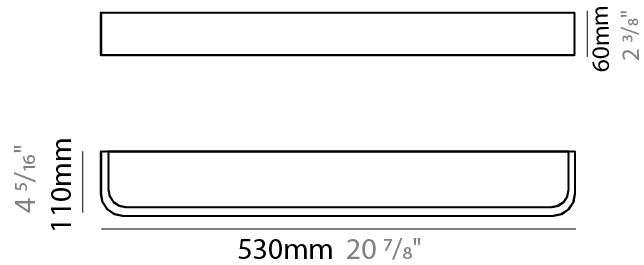

PROJECT
TYPE
SPECIFIER
QUANTITY
DATE

NATURE SURFACE

D113024

base number

1. To build a product code in our configurator select the specify button on the base model # product page
2. To build a manual product code on this datasheet choose from the options listed below in blue font and add the suffix to the base model #

GENERAL

Series: Nature
Partner: Ole
Division: Design
Installation: Surface
Product Type: Ceiling Surface
Mounting Location: Ceiling
Light Distribution: Direct

PHYSICAL

Shape: Rectangle
Length (mm): 530
Length (in): 20 7/8
Height (mm): 60
Depth (mm): 110
Height (in): 2 3/8
Depth (in): 4 5/16
Diffuser: PMMA - Opal
Fixture Finish: OAK
Fixture Material: Metal / Wood
Primary Material: Wood

ELECTRICAL

Number of Lamps: 2
Lamp Type: LED Retrofit
Lamp Shape: A15
Bulb Included: Bulb Not Included
Max. Wattage Per Lamp (W): 4
Lamp Base: E26
Input Voltage (V): 120
Upon Request: 277Vac / GU24

LED

OPTICAL

RATINGS AND CERTIFICATIONS

Certified By: Certified for North American Standards
IP rating: IP20