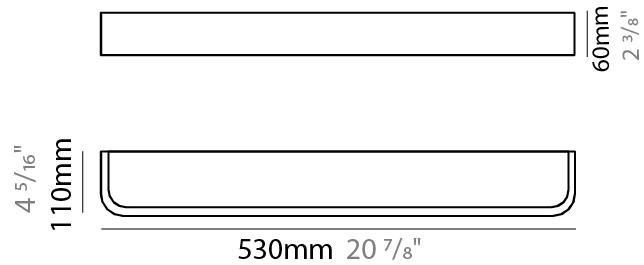

PROJECT	_____
TYPE	_____
SPECIFIER	_____
QUANTITY	_____
DATE	_____

NATURE SURFACE

D113024

base number

1. To build a product code in our configurator select the specify button on the base model # product page
2. To build a manual product code on this datasheet choose from the options listed below in blue font and add the suffix to the base model #

GENERAL

Series: Nature
Partner: Ole
Division: Design
Installation: Surface
Product Type: Ceiling Surface
Mounting Location: Ceiling
Light Distribution: Direct

PHYSICAL

Shape: Rectangle
Length (mm): 530
Length (in): 20 7/8
Height (mm): 60
Depth (mm): 110
Height (in): 2 3/8
Depth (in): 4 5/16
Diffuser: PMMA - Opal
Fixture Finish: OAK
Fixture Material: Metal / Wood
Primary Material: Wood

ELECTRICAL

Number of Lamps: 2
Lamp Type: LED Retrofit
Lamp Shape: A15
Bulb Included: Bulb Not Included
Max. Wattage Per Lamp (W): 4
Lamp Base: E26
Input Voltage (V): 120
Upon Request: 277Vac / GU24

LED

OPTICAL

RATINGS AND CERTIFICATIONS

Certified By: Certified for North American Standards
IP rating: IP20