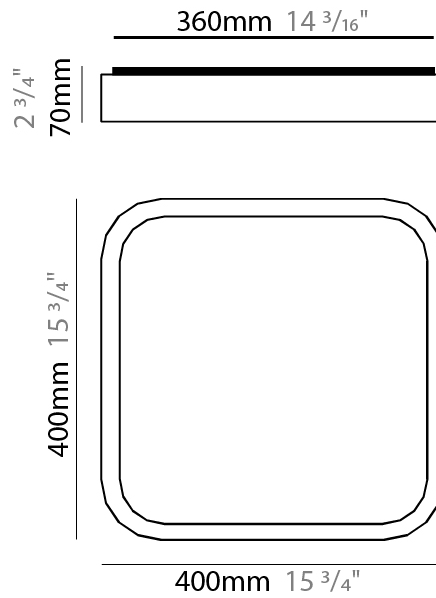

NATURE SURFACE

D112017

base number

1. To build a product code in our configurator select the specify button on the base model # product page
2. To build a manual product code on this datasheet choose from the options listed below in blue font and add the suffix to the base model #

GENERAL

Series: Nature
Brand: Ole
Division: Design
Mounting Type: Surface
Mounting Location: Ceiling
Subcategory: Ambient

PHYSICAL

Shape: Square
Length (mm): 400
Length (in): 15 3/4
Width (mm): 400
Width (in): 15 3/4
Height (mm): 70
Height (in): 2 3/4
Light Distribution: Direct
Diffuser: PMMA - Opal
Fixture Finish: OAK
Fixture Material: Metal / Wood

ELECTRICAL

Number of Lamps: 4
Lamp Type: LED Retrofit
Lamp Shape: A15
Bulb Included: Bulb Not Included
Max. Wattage Per Lamp (W): 4
Lamp Base: E26
Input Voltage (V): 120
Upon Request: 277Vac / GU24

LED

OPTICAL

RATINGS AND CERTIFICATIONS

Certified By: Certified for North American Standards
IP rating: IP20

PROJECT	
TYPE	
SPECIFIER	
QUANTITY	
DATE