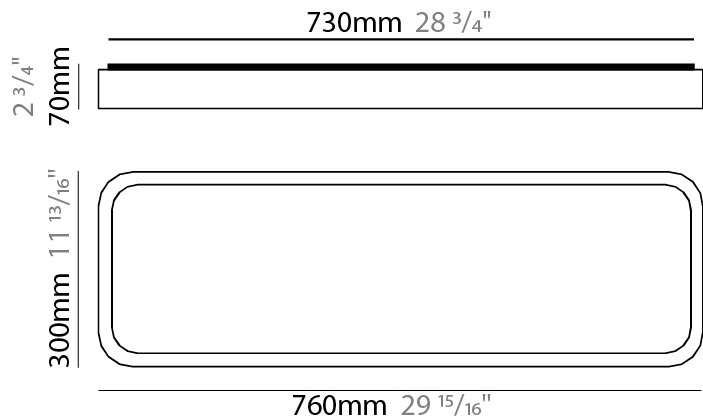

PROJECT	
TYPE	
SPECIFIER	
QUANTITY	
DATE	

NATURE SURFACE

D112021

base number

1. To build a product code in our configurator select the specify button on the base model # product page
2. To build a manual product code on this datasheet choose from the options listed below in blue font and add the suffix to the base model #

GENERAL

Series: Nature
Partner: Ole
Division: Design
Installation: Surface
Product Type: Ceiling Surface
Mounting Location: Ceiling
Light Distribution: Direct

PHYSICAL

Shape: Rectangle
Length (mm): 760
Length (in): 29 ¹⁵/₁₆
Width (mm): 300
Width (in): 11 ¹³/₁₆
Height (mm): 70
Height (in): 2 ³/₄
Diffuser: PMMA - Opal
Fixture Finish: OAK
Fixture Material: Metal / Wood
Primary Material: Wood

ELECTRICAL

Number of Lamps: 4
Lamp Type: LED Retrofit
Lamp Shape: A15
Bulb Included: Bulb Not Included
Max. Wattage Per Lamp (W): 4
Lamp Base: E26
Input Voltage (V): 120
Upon Request: 277Vac / GU24

LED

OPTICAL

RATINGS AND CERTIFICATIONS

Certified By: Certified for North American Standards
IP rating: IP20