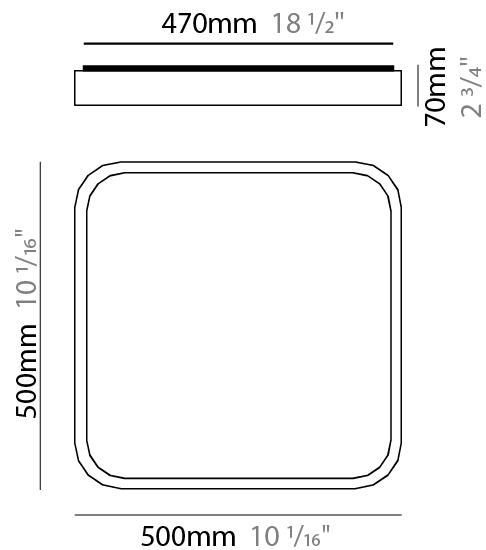

PROJECT	
TYPE	
SPECIFIER	
QUANTITY	
DATE	

NATURE SURFACE

D112019

base number

1. To build a product code in our configurator select the specify button on the base model # product page
2. To build a manual product code on this datasheet choose from the options listed below in blue font and add the suffix to the base model #

GENERAL

Series: Nature
Partner: Ole
Division: Design
Installation: Surface
Product Type: Ceiling Surface
Mounting Location: Ceiling
Light Distribution: Direct

PHYSICAL

Shape: Square
Length (mm): 500
Length (in): 19 11/16
Width (mm): 500
Width (in): 19 11/16
Height (mm): 70
Height (in): 2 3/4
Diffuser: PMMA - Opal
Fixture Finish: OAK
Fixture Material: Metal / Wood
Primary Material: Wood

ELECTRICAL

Number of Lamps: 4
Lamp Type: LED Retrofit
Lamp Shape: A15
Bulb Included: Bulb Not Included
Max. Wattage Per Lamp (W): 4
Lamp Base: E26
Input Voltage (V): 120
Upon Request: 277Vac / GU24

LED

OPTICAL

RATINGS AND CERTIFICATIONS

Certified By: Certified for North American Standards
IP rating: IP20