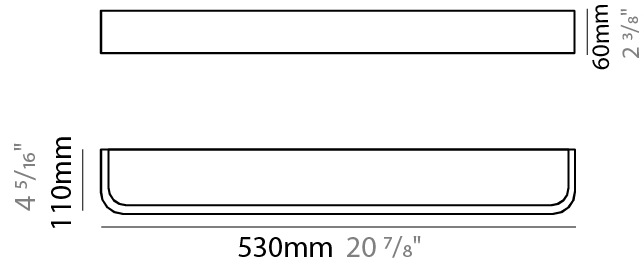

PROJECT	_____
TYPE	_____
SPECIFIER	_____
QUANTITY	_____
DATE	_____

NATURE SURFACE

D113024

base number

1. To build a product code in our configurator select the specify button on the base model # product page
2. To build a manual product code on this datasheet choose from the options listed below in blue font and add the suffix to the base model #

GENERAL

Series: Nature
Partner: Ole
Division: Design
Installation: Surface
Product Type: Ceiling Surface
Mounting Location: Ceiling
Light Distribution: Direct

PHYSICAL

Shape: Rectangle
Length (mm): 530
Length (in): 20 7/8
Height (mm): 60
Depth (mm): 110
Height (in): 2 3/8
Depth (in): 4 5/16
Diffuser: PMMA - Opal
Fixture Finish: OAK
Fixture Material: Metal / Wood
Primary Material: Wood

ELECTRICAL

Number of Lamps: 2
Lamp Type: LED Retrofit
Lamp Shape: A15
Bulb Included: Bulb Not Included
Max. Wattage Per Lamp (W): 4
Lamp Base: E26
Input Voltage (V): 120
Upon Request: 277Vac / GU24

LED

OPTICAL

RATINGS AND CERTIFICATIONS

Certified By: Certified for North American Standards
IP rating: IP20