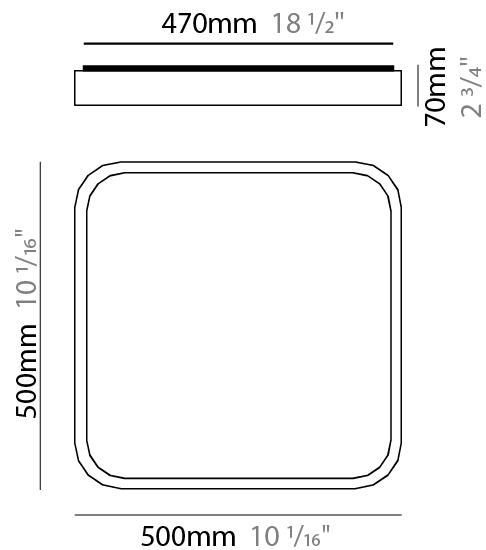

NATURE SURFACE

D112019

base number

PROJECT
TYPE
SPECIFIER
QUANTITY
DATE

1. To build a product code in our configurator select the specify button on the base model # product page
2. To build a manual product code on this datasheet choose from the options listed below in blue font and add the suffix to the base model #

GENERAL

Series: Nature
Partner: Ole
Division: Design
Installation: Surface
Product Type: Ceiling Surface
Mounting Location: Ceiling
Light Distribution: Direct

PHYSICAL

Shape: Square
Length (mm): 500
Length (in): 19 11/16
Width (mm): 500
Width (in): 19 11/16
Height (mm): 70
Height (in): 2 3/4
Diffuser: PMMA - Opal
Fixture Finish: OAK
Fixture Material: Metal / Wood
Primary Material: Wood

ELECTRICAL

Number of Lamps: 4
Lamp Type: LED Retrofit
Lamp Shape: A15
Bulb Included: Bulb Not Included
Max. Wattage Per Lamp (W): 4
Lamp Base: E26
Input Voltage (V): 120
Upon Request: 277Vac / GU24

LED

OPTICAL

RATINGS AND CERTIFICATIONS

Certified By: Certified for North American Standards
IP rating: IP20