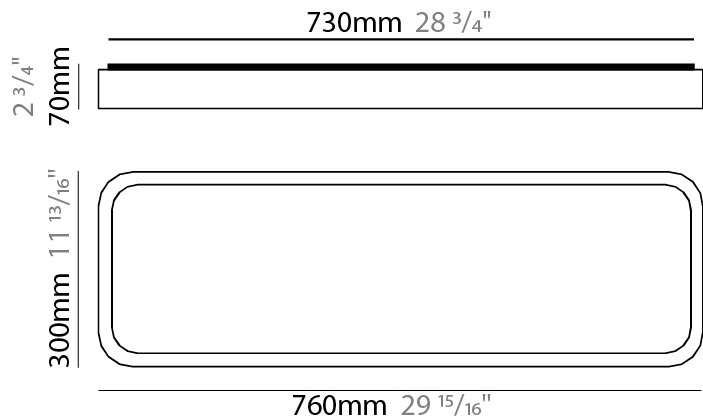

PROJECT
TYPE
SPECIFIER
QUANTITY
DATE

NATURE SURFACE

D112021

base number

1. To build a product code in our configurator select the specify button on the base model # product page
2. To build a manual product code on this datasheet choose from the options listed below in blue font and add the suffix to the base model #

GENERAL

Series: Nature
Partner: Ole
Division: Design
Installation: Surface
Product Type: Ceiling Surface
Mounting Location: Ceiling
Light Distribution: Direct

PHYSICAL

Shape: Rectangle
Length (mm): 760
Length (in): 29 ¹⁵/₁₆
Width (mm): 300
Width (in): 11 ¹³/₁₆
Height (mm): 70
Height (in): 2 ³/₄
Diffuser: PMMA - Opal
Fixture Finish: OAK
Fixture Material: Metal / Wood
Primary Material: Wood

ELECTRICAL

Number of Lamps: 4
Lamp Type: LED Retrofit
Lamp Shape: A15
Bulb Included: Bulb Not Included
Max. Wattage Per Lamp (W): 4
Lamp Base: E26
Input Voltage (V): 120
Upon Request: 277Vac / GU24

LED

OPTICAL

RATINGS AND CERTIFICATIONS

Certified By: Certified for North American Standards
IP rating: IP20