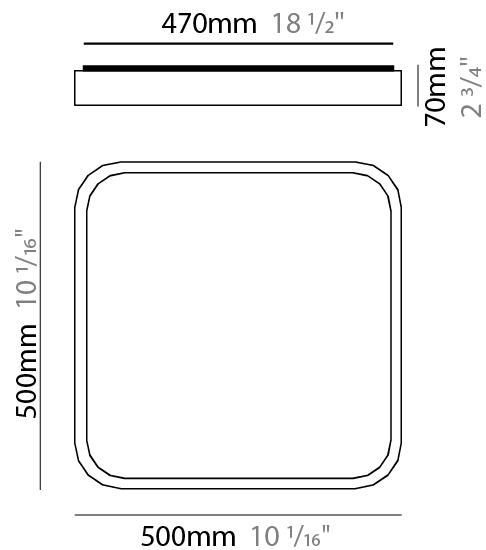

PROJECT	_____
TYPE	_____
SPECIFIER	_____
QUANTITY	_____
DATE	_____

NATURE SURFACE

D112019

base number

1. To build a product code in our configurator select the specify button on the base model # product page
2. To build a manual product code on this datasheet choose from the options listed below in blue font and add the suffix to the base model #

GENERAL

Series: Nature
Partner: Ole
Division: Design
Installation: Surface
Product Type: Ceiling Surface
Mounting Location: Ceiling
Light Distribution: Direct

PHYSICAL

Shape: Square
Length (mm): 500
Length (in): 19 11/16
Width (mm): 500
Width (in): 19 11/16
Height (mm): 70
Height (in): 2 3/4
Diffuser: PMMA - Opal
Fixture Finish: OAK
Fixture Material: Metal / Wood
Primary Material: Wood

ELECTRICAL

Number of Lamps: 4
Lamp Type: LED Retrofit
Lamp Shape: A15
Bulb Included: Bulb Not Included
Max. Wattage Per Lamp (W): 4
Lamp Base: E26
Input Voltage (V): 120
Upon Request: 277Vac / GU24

LED

OPTICAL

RATINGS AND CERTIFICATIONS

Certified By: Certified for North American Standards
IP rating: IP20