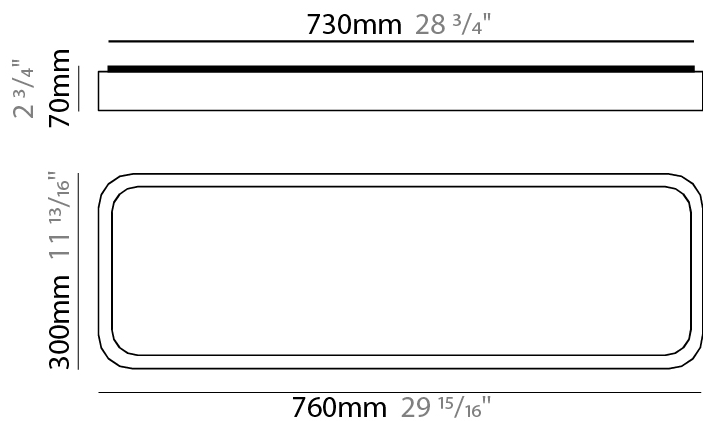

PROJECT	
TYPE	
SPECIFIER	
QUANTITY	
DATE	

NATURE SURFACE

D112021

base number

1. To build a product code in our configurator select the specify button on the base model # product page
2. To build a manual product code on this datasheet choose from the options listed below in blue font and add the suffix to the base model #

GENERAL

Series: Nature
Partner: Ole
Division: Design
Installation: Surface
Product Type: Ceiling Surface
Mounting Location: Ceiling
Light Distribution: Direct

PHYSICAL

Shape: Rectangle
Length (mm): 760
Length (in): 29 ¹⁵/₁₆
Width (mm): 300
Width (in): 11 ¹³/₁₆
Height (mm): 70
Height (in): 2 ³/₄
Diffuser: PMMA - Opal
Fixture Finish: OAK
Fixture Material: Metal / Wood
Primary Material: Wood

ELECTRICAL

Number of Lamps: 4
Lamp Type: LED Retrofit
Lamp Shape: A15
Bulb Included: Bulb Not Included
Max. Wattage Per Lamp (W): 4
Lamp Base: E26
Input Voltage (V): 120
Upon Request: 277Vac / GU24

LED

OPTICAL

RATINGS AND CERTIFICATIONS

Certified By: Certified for North American Standards
IP rating: IP20