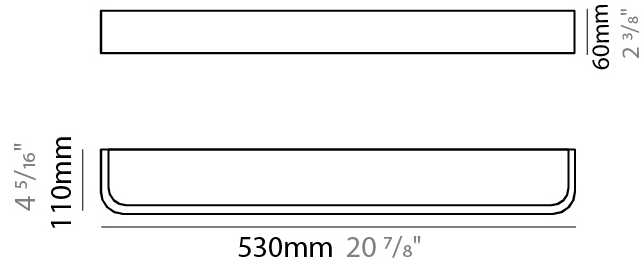

PROJECT
TYPE
SPECIFIER
QUANTITY
DATE

NATURE SURFACE

D113024

base number

1. To build a product code in our configurator select the specify button on the base model # product page
2. To build a manual product code on this datasheet choose from the options listed below in blue font and add the suffix to the base model #

GENERAL

Series: Nature
Partner: Ole
Division: Design
Installation: Surface
Product Type: Ceiling Surface
Mounting Location: Ceiling
Light Distribution: Direct

PHYSICAL

Shape: Rectangle
Length (mm): 530
Length (in): 20 7/8
Height (mm): 60
Depth (mm): 110
Height (in): 2 3/8
Depth (in): 4 5/16
Diffuser: PMMA - Opal
Fixture Finish: OAK
Fixture Material: Metal / Wood
Primary Material: Wood

ELECTRICAL

Number of Lamps: 2
Lamp Type: LED Retrofit
Lamp Shape: A15
Bulb Included: Bulb Not Included
Max. Wattage Per Lamp (W): 4
Lamp Base: E26
Input Voltage (V): 120
Upon Request: 277Vac / GU24

LED

OPTICAL

RATINGS AND CERTIFICATIONS

Certified By: Certified for North American Standards
IP rating: IP20