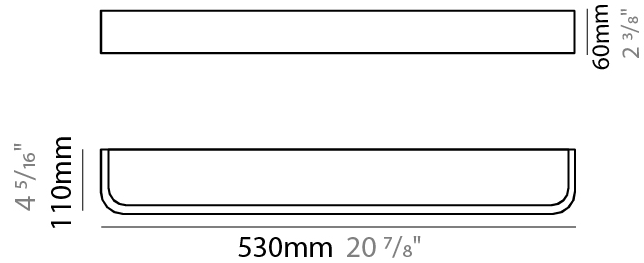

NATURE SURFACE

D113024

base number

1. To build a product code in our configurator select the specify button on the base model # product page
2. To build a manual product code on this datasheet choose from the options listed below in blue font and add the suffix to the base model #

GENERAL

Series: Nature
Brand: Ole
Division: Design
Mounting Type: Surface
Mounting Location: Wall
Subcategory: Ambient

PHYSICAL

Shape: Rectangle
Length (mm): 530
Length (in): 20 ⁷/₈
Height (mm): 60
Depth (mm): 110
Height (in): 2 ³/₈
Depth (in): 4 ⁵/₁₆
Light Distribution: Direct
Diffuser: PMMA - Opal
Fixture Finish: OAK
Fixture Material: Metal / Wood

ELECTRICAL

Number of Lamps: 2
Lamp Type: LED Retrofit
Lamp Shape: A15
Bulb Included: Bulb Not Included
Max. Wattage Per Lamp (W): 4
Lamp Base: E26
Input Voltage (V): 120
Upon Request: 277Vac / GU24

LED

OPTICAL

RATINGS AND CERTIFICATIONS

Certified By: Certified for North American Standards
IP rating: IP20

PROJECT
TYPE
SPECIFIER
QUANTITY
DATE