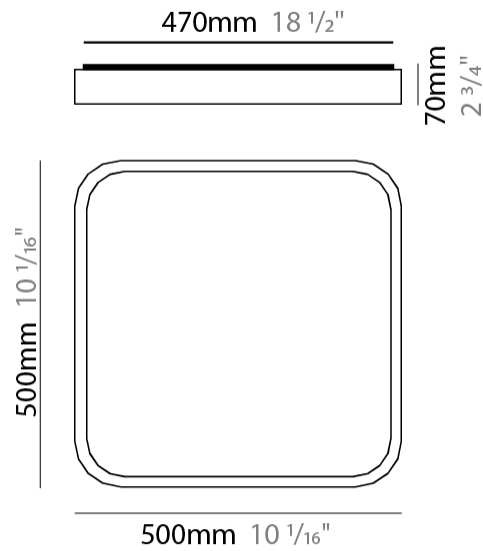

NATURE SURFACE

D112020-

base number Color
Temperature

1. To build a product code in our configurator select the specify button on the base model # product page
2. To build a manual product code on this datasheet choose from the options listed below in blue font and add the suffix to the base model #

GENERAL

Series: Nature
Brand: Ole
Division: Design
Mounting Type: Surface
Mounting Location: Ceiling
Subcategory: Ambient

PHYSICAL

Shape: Square
Length (mm): 500
Length (in): 19 ¹¹/₁₆
Width (mm): 500
Width (in): 19 ¹¹/₁₆
Height (mm): 70
Height (in): 2 ³/₄
Light Distribution: Direct
Diffuser: PMMA - Opal
Fixture Finish: OAK
Fixture Material: Metal / Wood

ELECTRICAL

Lamp Type: LED
Input Wattage (W): 29.3
Total Output Wattage (W): 25.3
Dimming: Non-Dimmable / 0-10V Dimming
Driver Included: Yes
Driver Location: Integrated
Driver Type: Constant Current - Universal
Driver Class: Class 2
Input Voltage (V): 120 - 277
Constant Current (mA): 700

LED

Color Temperature (°K): 3000 / 4000
Max. Delivered Lumen (lm): 1661 / 1738
CRI: >80 CRI
Lamp Life (hrs): 50000

OPTICAL

RATINGS AND CERTIFICATIONS

Certified By: Certified for North American Standards
IP rating: IP20

PROJECT
TYPE
SPECIFIER
QUANTITY
DATE