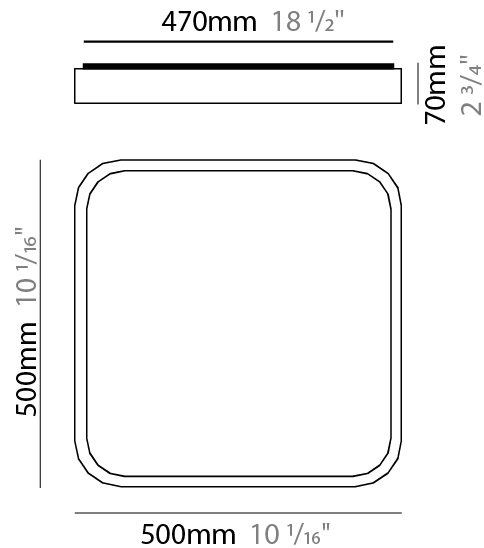

PROJECT	_____
TYPE	_____
SPECIFIER	_____
QUANTITY	_____
DATE	_____

NATURE SURFACE

D112019

base number

1. To build a product code in our configurator select the specify button on the base model # product page
2. To build a manual product code on this datasheet choose from the options listed below in blue font and add the suffix to the base model #

GENERAL

Series: Nature _____
Brand: Ole _____
Division: Design _____
Mounting Type: Surface _____
Mounting Location: Ceiling _____
Subcategory: Ambient _____

PHYSICAL

Shape: Square _____
Length (mm): 500 _____
Length (in): 19 ¹¹/₁₆ _____
Width (mm): 500 _____
Width (in): 19 ¹¹/₁₆ _____
Height (mm): 70 _____
Height (in): 2 ³/₄ _____
Light Distribution: Direct _____
Diffuser: PMMA - Opal _____
Fixture Finish: OAK _____
Fixture Material: Metal / Wood _____

ELECTRICAL

Number of Lamps: 4 _____
Lamp Type: LED Retrofit _____
Lamp Shape: A15 _____
Bulb Included: Bulb Not Included _____
Max. Wattage Per Lamp (W): 4 _____
Lamp Base: E26 _____
Input Voltage (V): 120 _____
Upon Request: 277Vac / GU24 _____

LED

OPTICAL

RATINGS AND CERTIFICATIONS

Certified By: Certified for North American Standards _____
IP rating: IP20 _____