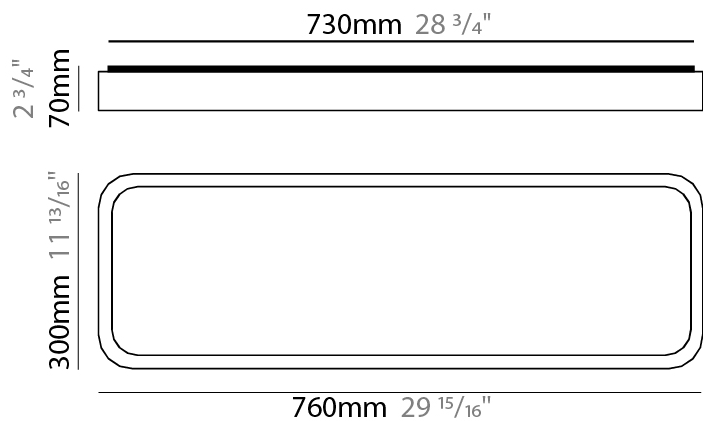

PROJECT	_____
TYPE	_____
SPECIFIER	_____
QUANTITY	_____
DATE	_____

NATURE SURFACE

D112021

base number

1. To build a product code in our configurator select the specify button on the base model # product page
2. To build a manual product code on this datasheet choose from the options listed below in blue font and add the suffix to the base model #

GENERAL

Series: Nature _____
Brand: Ole _____
Division: Design _____
Mounting Type: Surface _____
Mounting Location: Ceiling _____
Subcategory: Ambient _____

PHYSICAL

Shape: Rectangle _____
Length (mm): 760 _____
Length (in): 29 ¹⁵/₁₆ _____
Width (mm): 300 _____
Width (in): 11 ¹³/₁₆ _____
Height (mm): 70 _____
Height (in): 2 ³/₄ _____
Light Distribution: Direct _____
Diffuser: PMMA - Opal _____
Fixture Finish: OAK _____
Fixture Material: Metal / Wood _____

ELECTRICAL

Number of Lamps: 4 _____
Lamp Type: LED Retrofit _____
Lamp Shape: A15 _____
Bulb Included: Bulb Not Included _____
Max. Wattage Per Lamp (W): 4 _____
Lamp Base: E26 _____
Input Voltage (V): 120 _____
Upon Request: 277Vac / GU24 _____

LED

OPTICAL

RATINGS AND CERTIFICATIONS

Certified By: Certified for North American Standards _____
IP rating: IP20 _____