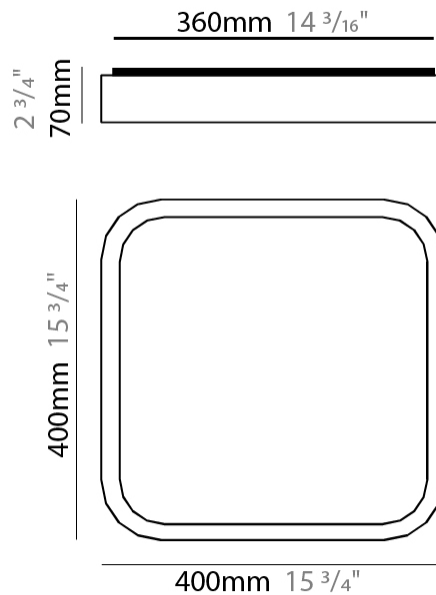

NATURE SURFACE

D112018-

base number Color
Temperature

PROJECT
TYPE
SPECIFIER
QUANTITY
DATE

1. To build a product code in our configurator select the specify button on the base model # product page
2. To build a manual product code on this datasheet choose from the options listed below in blue font and add the suffix to the base model #

GENERAL

Series: Nature
Brand: Ole
Division: Design
Mounting Type: Surface
Mounting Location: Ceiling
Subcategory: Ambient

PHYSICAL

Shape: Square
Length (mm): 400
Length (in): 15 3/4
Width (mm): 400
Width (in): 15 3/4
Height (mm): 70
Height (in): 2 3/4
Light Distribution: Direct
Diffuser: PMMA - Opal
Fixture Finish: OAK
Fixture Material: Metal / Wood

ELECTRICAL

Lamp Type: LED
Input Wattage (W): 25
Dimming: Non-Dimmable / 0-10V Dimming
Driver Included: Yes
Driver Location: Integrated
Driver Type: Constant Current - Universal
Driver Class: Class 2
Input Voltage (V): 120 - 277
Constant Current (mA): 700

LED

Color Temperature (°K): 3000 / 4000
Max. Delivered Lumen (lm): 1057 / 1106
CRI: >80 CRI
Lamp Life (hrs): 50000

OPTICAL

RATINGS AND CERTIFICATIONS

Certified By: Certified for North American Standards
IP rating: IP20