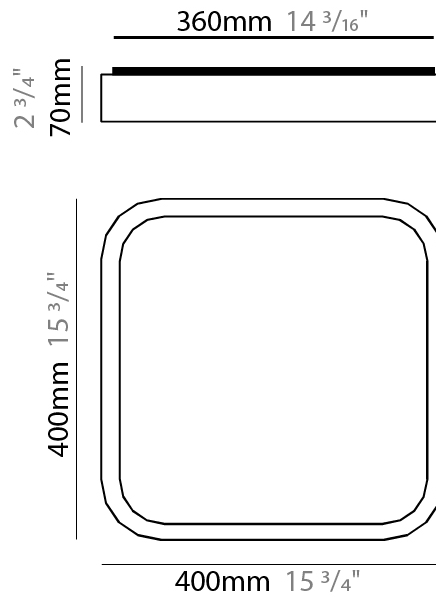

PROJECT	_____
TYPE	_____
SPECIFIER	_____
QUANTITY	_____
DATE	_____

NATURE SURFACE

D112017

base number

1. To build a product code in our configurator select the specify button on the base model # product page
2. To build a manual product code on this datasheet choose from the options listed below in blue font and add the suffix to the base model #

GENERAL

Series: Nature _____
Brand: Ole _____
Division: Design _____
Mounting Type: Surface _____
Mounting Location: Ceiling _____
Subcategory: Ambient _____

PHYSICAL

Shape: Square _____
Length (mm): 400 _____
Length (in): 15 3/4 _____
Width (mm): 400 _____
Width (in): 15 3/4 _____
Height (mm): 70 _____
Height (in): 2 3/4 _____
Light Distribution: Direct _____
Diffuser: PMMA - Opal _____
Fixture Finish: OAK _____
Fixture Material: Metal / Wood _____

ELECTRICAL

Number of Lamps: 4 _____
Lamp Type: LED Retrofit _____
Lamp Shape: A15 _____
Bulb Included: Bulb Not Included _____
Max. Wattage Per Lamp (W): 4 _____
Lamp Base: E26 _____
Input Voltage (V): 120 _____
Upon Request: 277Vac / GU24 _____

LED

OPTICAL

RATINGS AND CERTIFICATIONS

Certified By: Certified for North American Standards _____
IP rating: IP20 _____