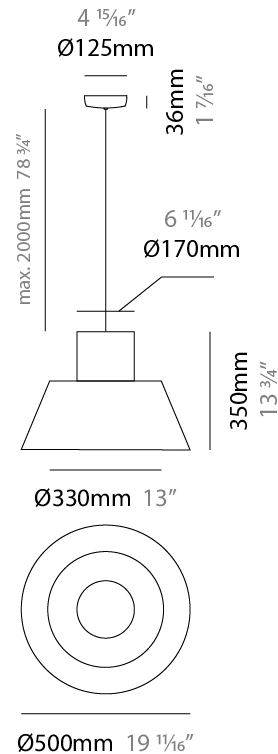

PROJECT	_____
TYPE	_____
SPECIFIER	_____
QUANTITY	_____
DATE	_____

NELA SUSPENSION

D111105-

base number	Finish Options	Finish Options

1. To build a product code in our configurator select the specify button on the base model # product page
2. To build a manual product code on this datasheet choose from the options listed below in blue font and add the suffix to the base model #

GENERAL

Series: Nela
Brand: Ole
Division: Design
Mounting Type: Suspension
Mounting Location: Ceiling
Subcategory: Up/Down Light

PHYSICAL

Shape: Abstract
Diameter (mm): 500
Diameter (in): 19 11/16
Height (mm): 350
Height (in): 13 3/4
Max. Overall Height (mm): 2350
Max. Overall Height (in): 92 1/2
Light Distribution: Omnidirectional
Fixture Finish: BEI / BLK / BLU / COG / DGN / GRY / MRN / MOC / MUS / OLV / SIL / STN / TER / WHI
Holder Finish: MWH / MBK
Fixture Material: Fabric Cord / Metal
Cable Details: 2000mm Cable
Upon Request: Other fabric cord colors available upon request (see downloadable finish chart)

ELECTRICAL

Number of Lamps: 1
Lamp Type: LED Retrofit
Lamp Shape: A19
Bulb Included: Bulb Not Included
Max. Wattage Per Lamp (W): 15
Lamp Base: E26
Input Voltage (V): 120
Upon Request: 277Vac / GU24

LED

OPTICAL

RATINGS AND CERTIFICATIONS

Certified By: Certified for North American Standards
IP rating: IP20