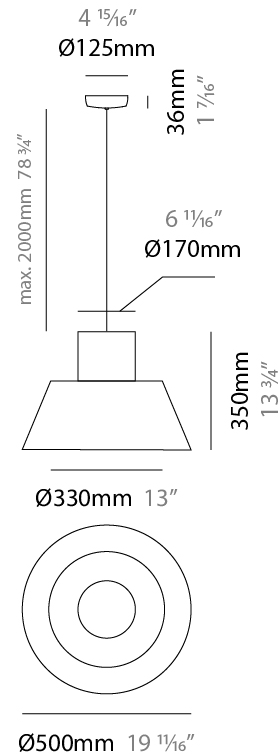

PROJECT	
TYPE	
SPECIFIER	
QUANTITY	
DATE	

NELA SUSPENSION

D111105-

base number	Finish Options	Finish Options

1. To build a product code in our configurator select the specify button on the base model # product page
2. To build a manual product code on this datasheet choose from the options listed below in blue font and add the suffix to the base model #

GENERAL

Series: Nela
Brand: Ole
Division: Design
Mounting Type: Suspension
Mounting Location: Ceiling
Subcategory: Up/Down Light

PHYSICAL

Shape: Abstract
Diameter (mm): 500
Diameter (in): 19 11/16
Height (mm): 350
Height (in): 13 3/4
Max. Overall Height (mm): 2350
Max. Overall Height (in): 92 1/2
Light Distribution: Omnidirectional
Fixture Finish: BEI / BLK / BLU / COG / DGN / GRY / MRN / MOC / MUS / OLV / SIL / STN / TER / WHI
Holder Finish: MWH / MBK
Fixture Material: Fabric Cord / Metal
Cable Details: 2000mm Cable
Upon Request: Other fabric cord colors available upon request (see downloadable finish chart)

ELECTRICAL

Number of Lamps: 1
Lamp Type: LED Retrofit
Lamp Shape: A19
Bulb Included: Bulb Not Included
Max. Wattage Per Lamp (W): 15
Lamp Base: E26
Input Voltage (V): 120
Upon Request: 277Vac / GU24

LED

OPTICAL

RATINGS AND CERTIFICATIONS

Certified By: Certified for North American Standards
IP rating: IP20