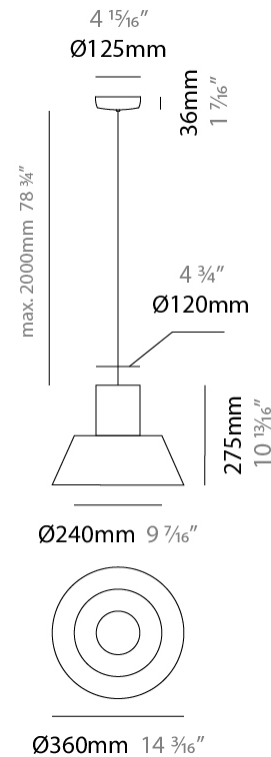

NELA SUSPENSION

D111104-

base number   Finish Options   Finish Options

1. To build a product code in our configurator select the specify button on the base model # product page
2. To build a manual product code on this datasheet choose from the options listed below in blue font and add the suffix to the base model #

GENERAL

Series: Nela
Brand: Ole
Division: Design
Mounting Type: Suspension
Mounting Location: Ceiling
Subcategory: Up/Down Light

PHYSICAL

Shape: Abstract
Diameter (mm): 360
Diameter (in): 14 ³/₁₆
Height (mm): 270
Height (in): 10 ⁵/₈
Max. Overall Height (mm): 2270
Max. Overall Height (in): 89 ³/₈
Light Distribution: Omnidirectional
Fixture Finish: BEI / BLK / BLU / COG / DGN / GRY / MRN / MOC / MUS / OLV / SIL / STN / TER / WHI
Holder Finish: MWH / MBK
Fixture Material: Fabric Cord / Metal
Cable Details: 2000mm Cable
Upon Request: Other fabric cord colors available upon request (see downloadable finish chart)

ELECTRICAL

Number of Lamps: 1
Lamp Type: LED Retrofit
Lamp Shape: A19
Bulb Included: Bulb Not Included
Max. Wattage Per Lamp (W): 15
Lamp Base: E26
Input Voltage (V): 120
Upon Request: 277Vac / GU24

LED

OPTICAL

RATINGS AND CERTIFICATIONS

Certified By: Certified for North American Standards
IP rating: IP20

PROJECT
TYPE
SPECIFIER
QUANTITY
DATE