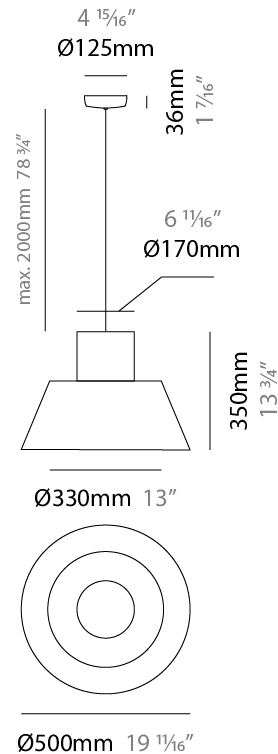

NELA SUSPENSION

D111105-

base number   Finish Options   Finish Options

1. To build a product code in our configurator select the specify button on the base model # product page
2. To build a manual product code on this datasheet choose from the options listed below in blue font and add the suffix to the base model #

GENERAL

Series: Nela
Brand: Ole
Division: Design
Mounting Type: Suspension
Mounting Location: Ceiling
Subcategory: Up/Down Light

PHYSICAL

Shape: Abstract
Diameter (mm): 500
Diameter (in): 19 11/16
Height (mm): 350
Height (in): 13 3/4
Max. Overall Height (mm): 2350
Max. Overall Height (in): 92 1/2
Light Distribution: Omnidirectional
Fixture Finish: BEI / BLK / BLU / COG / DGN / GRY / MRN / MOC / MUS / OLV / SIL / STN / TER / WHI
Holder Finish: MWH / MBK
Fixture Material: Fabric Cord / Metal
Cable Details: 2000mm Cable
Upon Request: Other fabric cord colors available upon request (see downloadable finish chart)

ELECTRICAL

Number of Lamps: 1
Lamp Type: LED Retrofit
Lamp Shape: A19
Bulb Included: Bulb Not Included
Max. Wattage Per Lamp (W): 15
Lamp Base: E26
Input Voltage (V): 120
Upon Request: 277Vac / GU24

LED

OPTICAL

RATINGS AND CERTIFICATIONS

Certified By: Certified for North American Standards
IP rating: IP20

PROJECT
TYPE
SPECIFIER
QUANTITY
DATE