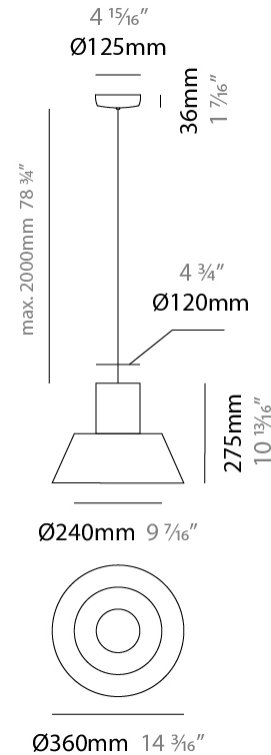

NELA SUSPENSION

D111104-

base number   Finish Options   -   Finish Options

1. To build a product code in our configurator select the specify button on the base model # product page
2. To build a manual product code on this datasheet choose from the options listed below in blue font and add the suffix to the base model #

GENERAL

Series: Nela
Brand: Ole
Division: Design
Mounting Type: Suspension
Mounting Location: Ceiling
Subcategory: Up/Down Light

PHYSICAL

Shape: Abstract
Diameter (mm): 360
Diameter (in): 14 ³/₁₆
Height (mm): 270
Height (in): 10 ⁵/₈
Max. Overall Height (mm): 2270
Max. Overall Height (in): 89 ³/₈
Light Distribution: Omnidirectional
Fixture Finish: [BEI](#) / [BLK](#) / [BLU](#) / [COG](#) / [DGN](#) / [GRY](#) / [MRN](#) / [MOC](#) / [MUS](#) / [OLV](#) / [SIL](#) / [STN](#) / [TER](#) / [WHI](#)
Holder Finish: [MWH](#) / [MBK](#)
Fixture Material: Fabric Cord / Metal
Cable Details: 2000mm Cable
Upon Request: Other fabric cord colors available upon request (see downloadable finish chart)

ELECTRICAL

Number of Lamps: 1
Lamp Type: LED Retrofit
Lamp Shape: A19
Bulb Included: Bulb Not Included
Max. Wattage Per Lamp (W): 15
Lamp Base: E26
Input Voltage (V): 120
Upon Request: 277Vac / GU24

LED

OPTICAL

RATINGS AND CERTIFICATIONS

Certified By: Certified for North American Standards
IP rating: IP20

PROJECT
TYPE
SPECIFIER
QUANTITY
DATE