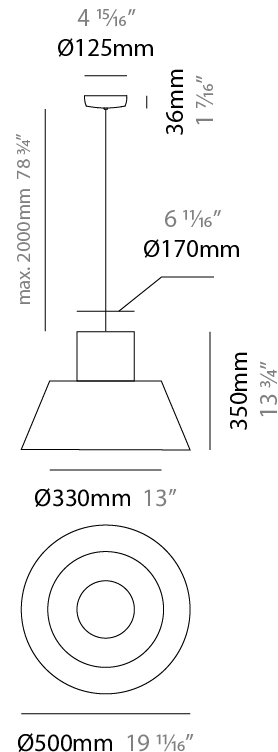

PROJECT	
TYPE	
SPECIFIER	
QUANTITY	
DATE	

NELA SUSPENSION

D111105-

base number	Finish Options	Finish Options

1. To build a product code in our configurator select the specify button on the base model # product page
2. To build a manual product code on this datasheet choose from the options listed below in blue font and add the suffix to the base model #

GENERAL

Series: Nela
Brand: Ole
Division: Design
Mounting Type: Suspension
Mounting Location: Ceiling
Subcategory: Up/Down Light

PHYSICAL

Shape: Abstract
Diameter (mm): 500
Diameter (in): 19 11/16
Height (mm): 350
Height (in): 13 3/4
Max. Overall Height (mm): 2350
Max. Overall Height (in): 92 1/2
Light Distribution: Omnidirectional
Fixture Finish: BEI / BLK / BLU / COG / DGN / GRY / MRN / MOC / MUS / OLV / SIL / STN / TER / WHI
Holder Finish: MWH / MBK
Fixture Material: Fabric Cord / Metal
Cable Details: 2000mm Cable
Upon Request: Other fabric cord colors available upon request (see downloadable finish chart)

ELECTRICAL

Number of Lamps: 1
Lamp Type: LED Retrofit
Lamp Shape: A19
Bulb Included: Bulb Not Included
Max. Wattage Per Lamp (W): 15
Lamp Base: E26
Input Voltage (V): 120
Upon Request: 277Vac / GU24

LED

OPTICAL

RATINGS AND CERTIFICATIONS

Certified By: Certified for North American Standards
IP rating: IP20