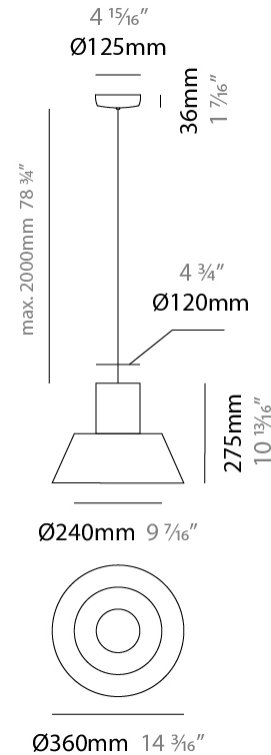

NELA SUSPENSION

D111104-

base number   Finish Options   Finish Options

1. To build a product code in our configurator select the specify button on the base model # product page
2. To build a manual product code on this datasheet choose from the options listed below in blue font and add the suffix to the base model #

GENERAL

Series: Nela
Brand: Ole
Division: Design
Mounting Type: Suspension
Mounting Location: Ceiling
Subcategory: Up/Down Light

PHYSICAL

Shape: Abstract
Diameter (mm): 360
Diameter (in): 14 ³/₁₆
Height (mm): 270
Height (in): 10 ⁵/₈
Max. Overall Height (mm): 2270
Max. Overall Height (in): 89 ³/₈
Light Distribution: Omnidirectional
Fixture Finish: BEI / BLK / BLU / COG / DGN / GRY / MRN / MOC / MUS / OLV / SIL / STN / TER / WHI
Holder Finish: MWH / MBK
Fixture Material: Fabric Cord / Metal
Cable Details: 2000mm Cable
Upon Request: Other fabric cord colors available upon request (see downloadable finish chart)

ELECTRICAL

Number of Lamps: 1
Lamp Type: LED Retrofit
Lamp Shape: A19
Bulb Included: Bulb Not Included
Max. Wattage Per Lamp (W): 15
Lamp Base: E26
Input Voltage (V): 120
Upon Request: 277Vac / GU24

LED

OPTICAL

RATINGS AND CERTIFICATIONS

Certified By: Certified for North American Standards
IP rating: IP20

PROJECT
TYPE
SPECIFIER
QUANTITY
DATE