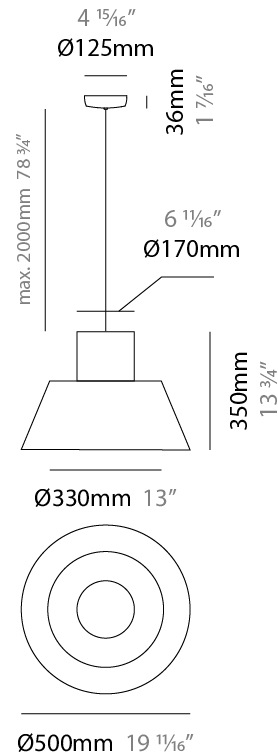

NELA SUSPENSION

D111105-

base number   Finish Options   Finish Options

1. To build a product code in our configurator select the specify button on the base model # product page
2. To build a manual product code on this datasheet choose from the options listed below in blue font and add the suffix to the base model #

GENERAL

Series: Nela
Brand: Ole
Division: Design
Mounting Type: Suspension
Mounting Location: Ceiling
Subcategory: Up/Down Light

PHYSICAL

Shape: Abstract
Diameter (mm): 500
Diameter (in): 19 11/16
Height (mm): 350
Height (in): 13 3/4
Max. Overall Height (mm): 2350
Max. Overall Height (in): 92 1/2
Light Distribution: Omnidirectional
Fixture Finish: BEI / BLK / BLU / COG / DGN / GRY / MRN / MOC / MUS / OLV / SIL / STN / TER / WHI
Holder Finish: MWH / MBK
Fixture Material: Fabric Cord / Metal
Cable Details: 2000mm Cable
Upon Request: Other fabric cord colors available upon request (see downloadable finish chart)

ELECTRICAL

Number of Lamps: 1
Lamp Type: LED Retrofit
Lamp Shape: A19
Bulb Included: Bulb Not Included
Max. Wattage Per Lamp (W): 15
Lamp Base: E26
Input Voltage (V): 120
Upon Request: 277Vac / GU24

LED

OPTICAL

RATINGS AND CERTIFICATIONS

Certified By: Certified for North American Standards
IP rating: IP20

PROJECT
TYPE
SPECIFIER
QUANTITY
DATE