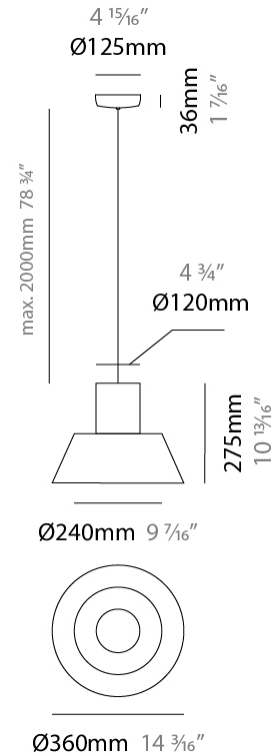

NELA SUSPENSION

D111104-

base number   Finish Options   -   Finish Options

1. To build a product code in our configurator select the specify button on the base model # product page
2. To build a manual product code on this datasheet choose from the options listed below in blue font and add the suffix to the base model #

GENERAL

Series: Nela
Brand: Ole
Division: Design
Mounting Type: Suspension
Mounting Location: Ceiling
Subcategory: Up/Down Light

PHYSICAL

Shape: Abstract
Diameter (mm): 360
Diameter (in): 14 ³/₁₆
Height (mm): 270
Height (in): 10 ⁵/₈
Max. Overall Height (mm): 2270
Max. Overall Height (in): 89 ³/₈
Light Distribution: Omnidirectional
Fixture Finish: BEI / BLK / BLU / COG / DGN / GRY / MRN / MOC / MUS / OLV / SIL / STN / TER / WHI
Holder Finish: MWH / MBK
Fixture Material: Fabric Cord / Metal
Cable Details: 2000mm Cable
Upon Request: Other fabric cord colors available upon request (see downloadable finish chart)

ELECTRICAL

Number of Lamps: 1
Lamp Type: LED Retrofit
Lamp Shape: A19
Bulb Included: Bulb Not Included
Max. Wattage Per Lamp (W): 15
Lamp Base: E26
Input Voltage (V): 120
Upon Request: 277Vac / GU24

LED

OPTICAL

RATINGS AND CERTIFICATIONS

Certified By: Certified for North American Standards
IP rating: IP20

PROJECT
TYPE
SPECIFIER
QUANTITY
DATE