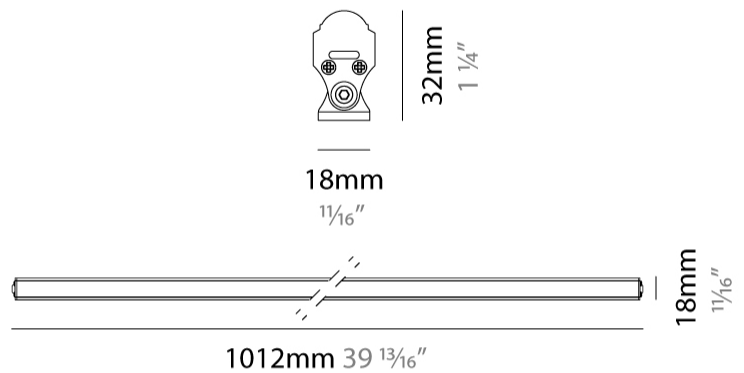

PROJECT
TYPE
SPECIFIER
QUANTITY
DATE

NEWLINE SURFACE

E15G0022

base number Color
Temperature

1. To build a product code in our configurator select the specify button on the base model # product page
2. To build a manual product code on this datasheet choose from the options listed below in blue font and add the suffix to the base model #

GENERAL

Series: Newline
Partner: Diamante
Division: Exterior
Installation: Surface
Product Type: Uplight
Mounting Location: Above Ground
Light Distribution: Uplight

PHYSICAL

Shape: Cylinder
Length (mm): 1012
Length (in): 39 13/16
Width (mm): 40
Width (in): 1 9/16
Height (mm): 22
Height (in): 7/8
Weight (kg): 0.4
Diffuser: PMMA - Opal
Fixture Finish: ANS
Fixture Material: Aluminum / Polycarbonate

ELECTRICAL

Lamp Type: LED
Input Wattage (W): 14
Dimming: Non-Dimmable
Driver Included: No
Driver Location: Remote
Driver Type: Constant Voltage - Universal
Driver Class: Class 2
Input Voltage (V): 120 - 277
Output Voltage (V): 24
Upon Request: 0-10V Dimming, Phase Dimming, DALI Dimming (Contact Zaneen for driver details)

LED

Number of LEDs: 160
Color Temperature (°K): 3000 / 4000
Max. Delivered Lumen (lm): 1190 / 1295
Nominal Lumen (lm): 2085 / 2265
CRI: >80 CRI
Lamp Life (hrs): 50000

OPTICAL

Beam Angle: 120
Adjustability: Tilting

RATINGS AND CERTIFICATIONS

Certified By: Certified for North American Standards
IP rating: IP66
IK Rating: IK08