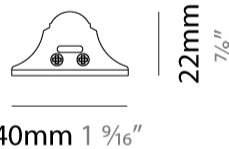

NEWLINE SURFACE

E15G0023

base number Color
Temperature

1. To build a product code in our configurator select the specify button on the base model # product page
2. To build a manual product code on this datasheet choose from the options listed below in blue font and add the suffix to the base model #

GENERAL

Series: Newline
Partner: Diamante
Division: Exterior
Installation: Surface
Product Type: Uplight
Mounting Location: Above Ground
Light Distribution: Uplight

PHYSICAL

Shape: Cylinder
Length (mm): 1512
Length (in): 59 1/2
Width (mm): 40
Width (in): 1 9/16
Height (mm): 22
Height (in): 7/8
Weight (kg): 0.4
Diffuser: PMMA - Opal
Fixture Finish: ANS
Fixture Material: Aluminum / Polycarbonate

ELECTRICAL

Lamp Type: LED
Input Wattage (W): 21
Dimming: Non-Dimmable
Driver Included: No
Driver Location: Remote
Driver Type: Constant Voltage - Universal
Driver Class: Class 2
Input Voltage (V): 120 - 277
Output Voltage (V): 24
Upon Request: 0-10V Dimming, Phase Dimming, DALI Dimming (Contact Zaneen for driver details)

LED

Number of LEDs: 240
Color Temperature (°K): 3000 / 4000
Max. Delivered Lumen (lm): 1785 / 1940
Nominal Lumen (lm): 3125 / 3400
CRI: >80 CRI
Lamp Life (hrs): 50000

OPTICAL

Beam Angle: 120
Adjustability: Fixed

RATINGS AND CERTIFICATIONS

Certified By: Certified for North American Standards
IP rating: IP66
IK Rating: IK08

PROJECT
TYPE
SPECIFIER
QUANTITY
DATE