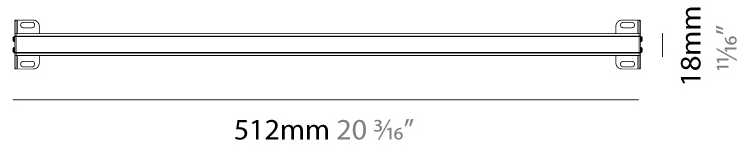

PROJECT	
TYPE	
SPECIFIER	
QUANTITY	
DATE	

NEWLINE SURFACE

E15G0019

base number   Color
Temperature

1. To build a product code in our configurator select the specify button on the base model # product page
2. To build a manual product code on this datasheet choose from the options listed below in blue font and add the suffix to the base model #

GENERAL

Series: Newline
Partner: Diamante
Division: Exterior
Installation: Surface
Product Type: Uplight
Mounting Location: Above Ground
Light Distribution: Uplight

PHYSICAL

Shape: Cylinder
Length (mm): 512
Length (in): 20 ³/₁₆
Width (mm): 40
Width (in): 1 ⁹/₁₆
Height (mm): 22
Height (in): 7/8
Weight (kg): 0.2
Diffuser: PMMA - Opal
Fixture Finish: ANS
Fixture Material: Aluminum / Polycarbonate

ELECTRICAL

Lamp Type: LED
Input Wattage (W): 7
Dimming: Non-Dimmable
Driver Included: No
Driver Location: Remote
Driver Type: Constant Voltage - Universal
Driver Class: Class 2
Input Voltage (V): 120 - 277
Output Voltage (V): 24
Upon Request: 0-10V Dimming, Phase Dimming, DALI Dimming (Contact Zaneen for driver details)

LED

Color Temperature (°K): 3000 / 4000
Max. Delivered Lumen (lm): 595 / 645
Nominal Lumen (lm): 1040 / 1135
CRI: >80 CRI
Lamp Life (hrs): 50000

OPTICAL

Beam Angle: 120
Adjustability: Fixed

RATINGS AND CERTIFICATIONS

Certified By: Certified for North American Standards
IP rating: IP66
IK Rating: IK08