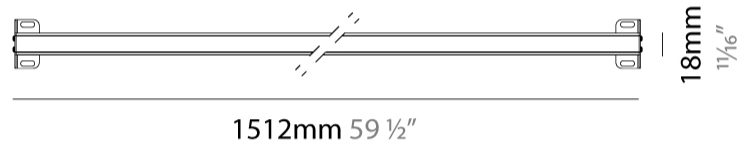

NEWLINE SURFACE

E15G0023

base number Color
Temperature

1. To build a product code in our configurator select the specify button on the base model # product page
2. To build a manual product code on this datasheet choose from the options listed below in blue font and add the suffix to the base model #

GENERAL

Series: Newline
Partner: Diamante
Division: Exterior
Installation: Surface
Product Type: Uplight
Mounting Location: Above Ground
Light Distribution: Uplight

PHYSICAL

Shape: Cylinder
Length (mm): 1512
Length (in): 59 1/2
Width (mm): 40
Width (in): 1 9/16
Height (mm): 22
Height (in): 7/8
Weight (kg): 0.4
Diffuser: PMMA - Opal
Fixture Finish: ANS
Fixture Material: Aluminum / Polycarbonate

ELECTRICAL

Lamp Type: LED
Input Wattage (W): 21
Dimming: Non-Dimmable
Driver Included: No
Driver Location: Remote
Driver Type: Constant Voltage - Universal
Driver Class: Class 2
Input Voltage (V): 120 - 277
Output Voltage (V): 24
Upon Request: 0-10V Dimming, Phase Dimming, DALI Dimming (Contact Zaneen for driver details)

LED

Number of LEDs: 240
Color Temperature (°K): 3000 / 4000
Max. Delivered Lumen (lm): 1785 / 1940
Nominal Lumen (lm): 3125 / 3400
CRI: >80 CRI
Lamp Life (hrs): 50000

OPTICAL

Beam Angle: 120
Adjustability: Fixed

RATINGS AND CERTIFICATIONS

Certified By: Certified for North American Standards
IP rating: IP66
IK Rating: IK08

PROJECT
TYPE
SPECIFIER
QUANTITY
DATE