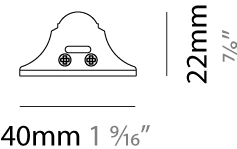

PROJECT	
TYPE	
SPECIFIER	
QUANTITY	
DATE	

NEWLINE SURFACE

E15G0019

base number   Color
Temperature

1. To build a product code in our configurator select the specify button on the base model # product page
2. To build a manual product code on this datasheet choose from the options listed below in blue font and add the suffix to the base model #

GENERAL

Series: Newline
Partner: Diamante
Division: Exterior
Installation: Surface
Product Type: Uplight
Mounting Location: Above Ground
Light Distribution: Uplight

PHYSICAL

Shape: Cylinder
Length (mm): 512
Length (in): 20 ³/₁₆
Width (mm): 40
Width (in): 1 ⁹/₁₆
Height (mm): 22
Height (in): 7/8
Weight (kg): 0.2
Diffuser: PMMA - Opal
Fixture Finish: ANS
Fixture Material: Aluminum / Polycarbonate

ELECTRICAL

Lamp Type: LED
Input Wattage (W): 7
Dimming: Non-Dimmable
Driver Included: No
Driver Location: Remote
Driver Type: Constant Voltage - Universal
Driver Class: Class 2
Input Voltage (V): 120 - 277
Output Voltage (V): 24
Upon Request: 0-10V Dimming, Phase Dimming, DALI Dimming (Contact Zaneen for driver details)

LED

Color Temperature (°K): 3000 / 4000
Max. Delivered Lumen (lm): 595 / 645
Nominal Lumen (lm): 1040 / 1135
CRI: >80 CRI
Lamp Life (hrs): 50000

OPTICAL

Beam Angle: 120
Adjustability: Fixed

RATINGS AND CERTIFICATIONS

Certified By: Certified for North American Standards
IP rating: IP66
IK Rating: IK08