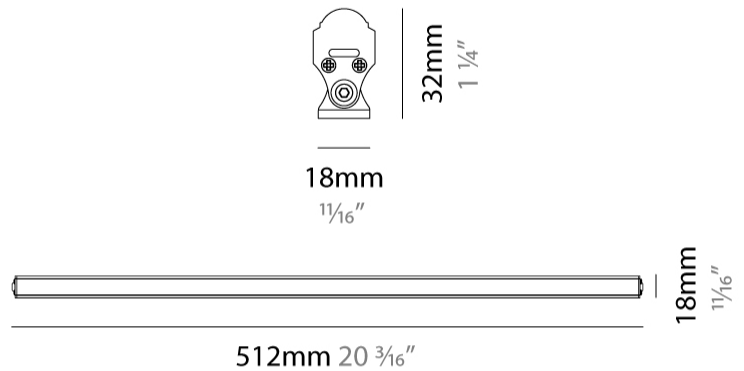

PROJECT
TYPE
SPECIFIER
QUANTITY
DATE

NEWLINE SURFACE

E15G0020

base number Color
Temperature

1. To build a product code in our configurator select the specify button on the base model # product page
2. To build a manual product code on this datasheet choose from the options listed below in blue font and add the suffix to the base model #

GENERAL

Series: Newline
Partner: Diamante
Division: Exterior
Installation: Surface
Product Type: Uplight
Mounting Location: Above Ground
Light Distribution: Uplight

PHYSICAL

Shape: Cylinder
Length (mm): 512
Length (in): 20 ³/₁₆
Width (mm): 40
Width (in): 1 ⁹/₁₆
Height (mm): 22
Height (in): 7/8
Weight (kg): 0.2
Diffuser: PMMA - Opal
Fixture Finish: ANS
Fixture Material: Aluminum / Polycarbonate

ELECTRICAL

Lamp Type: LED
Input Wattage (W): 7
Dimming: Non-Dimmable
Driver Included: No
Driver Location: Remote
Driver Type: Constant Voltage - Universal
Driver Class: Class 2
Input Voltage (V): 120 - 277
Output Voltage (V): 24
Upon Request: 0-10V Dimming, Phase Dimming, DALI Dimming (Contact Zaneen for driver details)

LED

Number of LEDs: 80
Color Temperature (°K): 3000 / 4000
Max. Delivered Lumen (lm): 595 / 645
Nominal Lumen (lm): 1040 / 1135
CRI: >80 CRI
Lamp Life (hrs): 50000

OPTICAL

Beam Angle: 120
Adjustability: Tilting

RATINGS AND CERTIFICATIONS

Certified By: Certified for North American Standards
IP rating: IP66
IK Rating: IK08