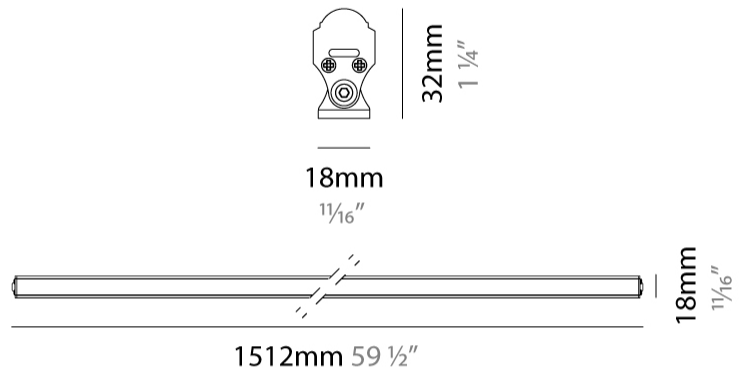

PROJECT
TYPE
SPECIFIER
QUANTITY
DATE

NEWLINE SURFACE

E15G0024

base number Color
Temperature

1. To build a product code in our configurator select the specify button on the base model # product page
2. To build a manual product code on this datasheet choose from the options listed below in blue font and add the suffix to the base model #

GENERAL

Series: Newline
Partner: Diamante
Division: Exterior
Installation: Surface
Product Type: Uplight
Mounting Location: Above Ground
Light Distribution: Uplight

PHYSICAL

Shape: Cylinder
Length (mm): 1512
Length (in): 59 1/2
Width (mm): 40
Width (in): 1 9/16
Height (mm): 22
Height (in): 7/8
Weight (kg): 0.4
Diffuser: PMMA - Opal
Fixture Finish: ANS
Fixture Material: Aluminum / Polycarbonate

ELECTRICAL

Lamp Type: LED
Input Wattage (W): 21
Dimming: Non-Dimmable
Driver Included: No
Driver Location: Remote
Driver Type: Constant Voltage - Universal
Driver Class: Class 2
Input Voltage (V): 120 - 277
Output Voltage (V): 24
Upon Request: 0-10V Dimming, Phase Dimming, DALI Dimming (Contact Zaneen for driver details)

LED

Number of LEDs: 240
Color Temperature (°K): 3000 / 4000
Max. Delivered Lumen (lm): 1785 / 1940
Nominal Lumen (lm): 3125 / 3400
CRI: >80 CRI
Lamp Life (hrs): 50000

OPTICAL

Beam Angle: 120
Adjustability: Tilting

RATINGS AND CERTIFICATIONS

Certified By: Certified for North American Standards
IP rating: IP66
IK Rating: IK08