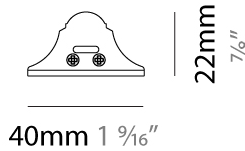

GENERAL

Series: Newline _____
Partner: Diamante _____
Division: Exterior _____
Installation: Surface _____
Product Type: Uplight _____
Mounting Location: Above Ground _____
Light Distribution: Uplight _____

PHYSICAL

Shape: Cylinder _____
Length (mm): 512 _____
Length (in): 20 ³/₁₆ _____
Width (mm): 40 _____
Width (in): 1 ⁹/₁₆ _____
Height (mm): 22 _____
Height (in): 7/8 _____
Weight (kg): 0.2 _____
Diffuser: PMMA - Opal _____
Fixture Finish: ANS _____
Fixture Material: Aluminum / Polycarbonate _____

ELECTRICAL

Lamp Type: LED _____
Input Wattage (W): 7 _____
Dimming: Non-Dimmable _____
Driver Included: No _____
Driver Location: Remote _____
Driver Type: Constant Voltage - Universal _____
Driver Class: Class 2 _____
Input Voltage (V): 120 - 277 _____
Output Voltage (V): 24 _____
Upon Request: 0-10V Dimming, Phase Dimming, DALI Dimming (Contact Zaneen for driver details)

LED

Color Temperature (°K): 3000 / 4000 _____
Max. Delivered Lumen (lm): 595 / 645 _____
Nominal Lumen (lm): 1040 / 1135 _____
CRI: >80 CRI _____
Lamp Life (hrs): 50000 _____

OPTICAL

Beam Angle: 120 _____
Adjustability: Fixed _____

RATINGS AND CERTIFICATIONS

Certified By: Certified for North American Standards _____
IP rating: IP66 _____
IK Rating: IK08 _____

PROJECT	_____
TYPE	_____
SPECIFIER	_____
QUANTITY	_____
DATE	_____