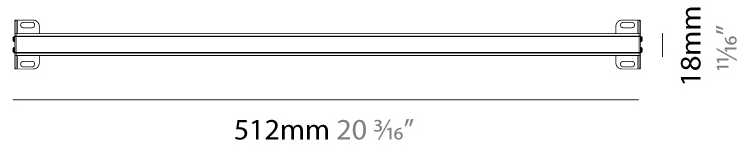

GENERAL

Series: Newline _____
Partner: Diamante _____
Division: Exterior _____
Installation: Surface _____
Product Type: Uplight _____
Mounting Location: Above Ground _____
Light Distribution: Uplight _____

PHYSICAL

Shape: Cylinder _____
Length (mm): 512 _____
Length (in): 20 ³/₁₆ _____
Width (mm): 40 _____
Width (in): 1 ⁹/₁₆ _____
Height (mm): 22 _____
Height (in): 7/8 _____
Weight (kg): 0.2 _____
Diffuser: PMMA - Opal _____
Fixture Finish: ANS _____
Fixture Material: Aluminum / Polycarbonate _____

ELECTRICAL

Lamp Type: LED _____
Input Wattage (W): 7 _____
Dimming: Non-Dimmable _____
Driver Included: No _____
Driver Location: Remote _____
Driver Type: Constant Voltage - Universal _____
Driver Class: Class 2 _____
Input Voltage (V): 120 - 277 _____
Output Voltage (V): 24 _____
Upon Request: 0-10V Dimming, Phase Dimming, DALI Dimming (Contact Zaneen for driver details)

LED

Color Temperature (°K): 3000 / 4000 _____
Max. Delivered Lumen (lm): 595 / 645 _____
Nominal Lumen (lm): 1040 / 1135 _____
CRI: >80 CRI _____
Lamp Life (hrs): 50000 _____

OPTICAL

Beam Angle: 120 _____
Adjustability: Fixed _____

RATINGS AND CERTIFICATIONS

Certified By: Certified for North American Standards _____
IP rating: IP66 _____
IK Rating: IK08 _____

PROJECT	_____
TYPE	_____
SPECIFIER	_____
QUANTITY	_____
DATE	_____