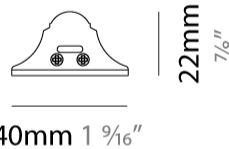

GENERAL

Series: Newline _____
Partner: Diamante _____
Division: Exterior _____
Installation: Surface _____
Product Type: Uplight _____
Mounting Location: Above Ground _____
Light Distribution: Uplight _____

PHYSICAL

Shape: Cylinder _____
Length (mm): 1012 _____
Length (in): 39 ¹³/₁₆ _____
Width (mm): 40 _____
Width (in): 1 ⁹/₁₆ _____
Height (mm): 22 _____
Height (in): 7/8 _____
Weight (kg): 0.4 _____
Diffuser: PMMA - Opal _____
Fixture Finish: ANS _____
Fixture Material: Aluminum / Polycarbonate _____

ELECTRICAL

Lamp Type: LED _____
Input Wattage (W): 14 _____
Dimming: Non-Dimmable _____
Driver Included: No _____
Driver Location: Remote _____
Driver Type: Constant Voltage - Universal _____
Driver Class: Class 2 _____
Input Voltage (V): 120 - 277 _____
Output Voltage (V): 24 _____
Upon Request: 0-10V Dimming, Phase Dimming, DALI Dimming (Contact Zaneen for driver details)

LED

Number of LEDs: 160 _____
Color Temperature (°K): 3000 / 4000 _____
Max. Delivered Lumen (lm): 1190 / 1295 _____
Nominal Lumen (lm): 2085 / 2265 _____
CRI: >80 CRI _____
Lamp Life (hrs): 50000 _____

OPTICAL

Beam Angle: 120 _____
Adjustability: Fixed _____

RATINGS AND CERTIFICATIONS

Certified By: Certified for North American Standards _____
IP rating: IP66 _____
IK Rating: IK08 _____

PROJECT	_____
TYPE	_____
SPECIFIER	_____
QUANTITY	_____
DATE	_____