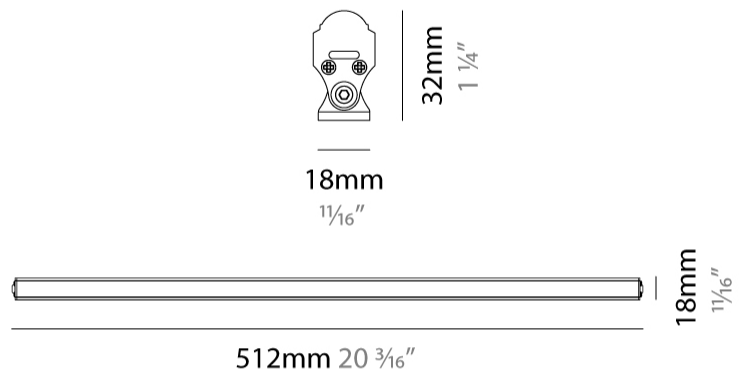

PROJECT
TYPE
SPECIFIER
QUANTITY
DATE

NEWLINE SURFACE

E15G0020

base number Color
Temperature

1. To build a product code in our configurator select the specify button on the base model # product page
2. To build a manual product code on this datasheet choose from the options listed below in blue font and add the suffix to the base model #

GENERAL

Series: Newline
Partner: Diamante
Division: Exterior
Installation: Surface
Product Type: Uplight
Mounting Location: Above Ground
Light Distribution: Uplight

PHYSICAL

Shape: Cylinder
Length (mm): 512
Length (in): 20 ³/₁₆
Width (mm): 40
Width (in): 1 ⁹/₁₆
Height (mm): 22
Height (in): 7/8
Weight (kg): 0.2
Diffuser: PMMA - Opal
Fixture Finish: ANS
Fixture Material: Aluminum / Polycarbonate

ELECTRICAL

Lamp Type: LED
Input Wattage (W): 7
Dimming: Non-Dimmable
Driver Included: No
Driver Location: Remote
Driver Type: Constant Voltage - Universal
Driver Class: Class 2
Input Voltage (V): 120 - 277
Output Voltage (V): 24
Upon Request: 0-10V Dimming, Phase Dimming, DALI Dimming (Contact Zaneen for driver details)

LED

Number of LEDs: 80
[Color Temperature (°K): 3000 / 4000](#)
Max. Delivered Lumen (lm): 595 / 645
Nominal Lumen (lm): 1040 / 1135
CRI: >80 CRI
Lamp Life (hrs): 50000

OPTICAL

Beam Angle: 120
Adjustability: Tilting

RATINGS AND CERTIFICATIONS

Certified By: Certified for North American Standards
IP rating: IP66
IK Rating: IK08