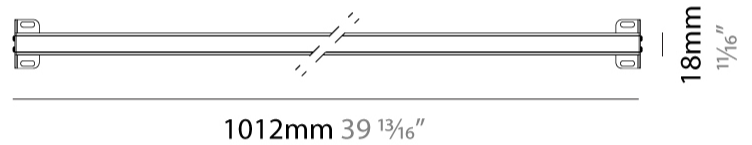

GENERAL

Series: Newline _____
Partner: Diamante _____
Division: Exterior _____
Installation: Surface _____
Product Type: Uplight _____
Mounting Location: Above Ground _____
Light Distribution: Uplight _____

PHYSICAL

Shape: Cylinder _____
Length (mm): 1012 _____
Length (in): 39 ¹³/₁₆ _____
Width (mm): 40 _____
Width (in): 1 ⁹/₁₆ _____
Height (mm): 22 _____
Height (in): 7/8 _____
Weight (kg): 0.4 _____
Diffuser: PMMA - Opal _____
Fixture Finish: ANS _____
Fixture Material: Aluminum / Polycarbonate _____

ELECTRICAL

Lamp Type: LED _____
Input Wattage (W): 14 _____
Dimming: Non-Dimmable _____
Driver Included: No _____
Driver Location: Remote _____
Driver Type: Constant Voltage - Universal _____
Driver Class: Class 2 _____
Input Voltage (V): 120 - 277 _____
Output Voltage (V): 24 _____
Upon Request: 0-10V Dimming, Phase Dimming, DALI Dimming (Contact Zaneen for driver details)

LED

Number of LEDs: 160 _____
Color Temperature (°K): 3000 / 4000 _____
Max. Delivered Lumen (lm): 1190 / 1295 _____
Nominal Lumen (lm): 2085 / 2265 _____
CRI: >80 CRI _____
Lamp Life (hrs): 50000 _____

OPTICAL

Beam Angle: 120 _____
Adjustability: Fixed _____

RATINGS AND CERTIFICATIONS

Certified By: Certified for North American Standards _____
IP rating: IP66 _____
IK Rating: IK08 _____

PROJECT	_____
TYPE	_____
SPECIFIER	_____
QUANTITY	_____
DATE	_____