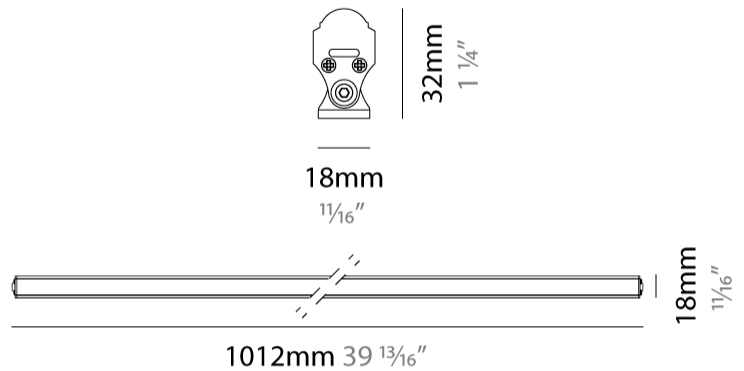

PROJECT
TYPE
SPECIFIER
QUANTITY
DATE

NEWLINE SURFACE

E15G0022

base number Color
Temperature

1. To build a product code in our configurator select the specify button on the base model # product page
2. To build a manual product code on this datasheet choose from the options listed below in blue font and add the suffix to the base model #

GENERAL

Series: Newline
Partner: Diamante
Division: Exterior
Installation: Surface
Product Type: Uplight
Mounting Location: Above Ground
Light Distribution: Uplight

PHYSICAL

Shape: Cylinder
Length (mm): 1012
Length (in): 39 13/16
Width (mm): 40
Width (in): 1 9/16
Height (mm): 22
Height (in): 7/8
Weight (kg): 0.4
Diffuser: PMMA - Opal
Fixture Finish: ANS
Fixture Material: Aluminum / Polycarbonate

ELECTRICAL

Lamp Type: LED
Input Wattage (W): 14
Dimming: Non-Dimmable
Driver Included: No
Driver Location: Remote
Driver Type: Constant Voltage - Universal
Driver Class: Class 2
Input Voltage (V): 120 - 277
Output Voltage (V): 24
Upon Request: 0-10V Dimming, Phase Dimming, DALI Dimming (Contact Zaneen for driver details)

LED

Number of LEDs: 160
Color Temperature (°K): 3000 / 4000
Max. Delivered Lumen (lm): 1190 / 1295
Nominal Lumen (lm): 2085 / 2265
CRI: >80 CRI
Lamp Life (hrs): 50000

OPTICAL

Beam Angle: 120
Adjustability: Tilting

RATINGS AND CERTIFICATIONS

Certified By: Certified for North American Standards
IP rating: IP66
IK Rating: IK08