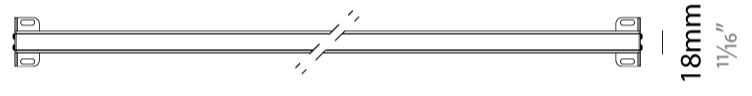

NEWLINE SURFACE

E15G0023

base number _____ Color _____
Temperature _____

1. To build a product code in our configurator select the specify button on the base model # product page
2. To build a manual product code on this datasheet choose from the options listed below in blue font and add the suffix to the base model #

GENERAL

Series: Newline _____
Partner: Diamante _____
Division: Exterior _____
Installation: Surface _____
Product Type: Uplight _____
Mounting Location: Above Ground _____
Light Distribution: Uplight _____

PHYSICAL

Shape: Cylinder _____
Length (mm): 1512 _____
Length (in): 59 ½ _____
Width (mm): 40 _____
Width (in): 1 ⅞ _____
Height (mm): 22 _____
Height (in): 7/8 _____
Weight (kg): 0.4 _____
Diffuser: PMMA - Opal _____
Fixture Finish: ANS _____
Fixture Material: Aluminum / Polycarbonate _____

ELECTRICAL

Lamp Type: LED _____
Input Wattage (W): 21 _____
Dimming: Non-Dimmable _____
Driver Included: No _____
Driver Location: Remote _____
Driver Type: Constant Voltage - Universal _____
Driver Class: Class 2 _____
Input Voltage (V): 120 - 277 _____
Output Voltage (V): 24 _____
Upon Request: 0-10V Dimming, Phase Dimming, DALI Dimming (Contact Zaneen for driver details)

LED

Number of LEDs: 240 _____
Color Temperature (°K): 3000 / 4000 _____
Max. Delivered Lumen (lm): 1785 / 1940 _____
Nominal Lumen (lm): 3125 / 3400 _____
CRI: >80 CRI _____
Lamp Life (hrs): 50000 _____

OPTICAL

Beam Angle: 120 _____
Adjustability: Fixed _____

RATINGS AND CERTIFICATIONS

Certified By: Certified for North American Standards _____
IP rating: IP66 _____
IK Rating: IK08 _____

PROJECT
TYPE
SPECIFIER
QUANTITY
DATE

40mm 1 ⅞"

1512mm 59 ½"