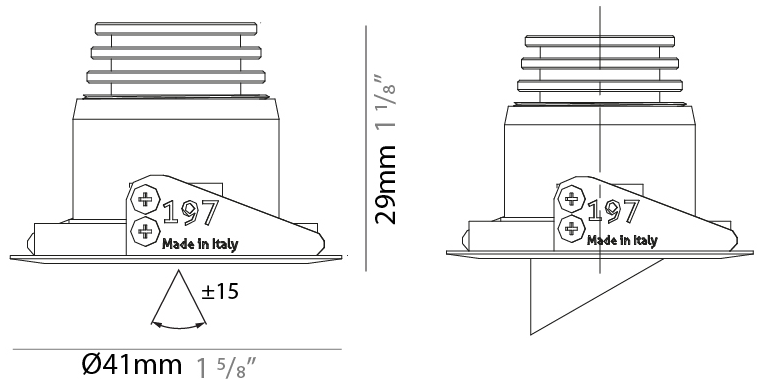

A1250001-

base number	Color	Finish	Lens
	Temperature	Options	Options

1. To build a product code in our configurator select the specify button on the base model # product page
2. To build a manual product code on this datasheet choose from the options listed below in blue font and add the suffix to the base model #

GENERAL

Series: Nilo
Subseries: Nilo D
Brand: Unonovesette
Division: Architectural
Mounting Type: Recessed
Mounting Location: Ceiling
Subcategory: Downlight

PHYSICAL

Shape: Round
Diameter (mm): 41
Diameter (in): 1 5/8
Height (mm): 40
Height (in): 1 9/16
Light Distribution: Downlight
Weight (kg): 0.04
Weight (lbs): 0.09
Diffuser: Extra clear tempered glass
Fixture Finish: WHI / BLK
Fixture Material: Aluminum
Cable Details: 200mm cable 2x0.5 mm2
Upon Request: Finishes: Natural Anodized Aluminum

ELECTRICAL

Lamp Type: LED
Input Wattage (W): 2.48
Total Output Wattage (W): 1.49
Dimming: Non-Dimming / Phase Dimming (120Vac only) / 0-10V Dimming
Driver Included: No
Driver Location: Remote
Driver Type: Constant Current - 120 / 277Vac
Driver Class: Class 2
Input Voltage (V): 120 - 277
Constant Current (MA): 500

LED

Number of LEDs: 1
Color Temperature (°K): 2200 / 2700 / 3000 / 4000
Max. Delivered Lumen (lm): 127
CRI: >90 CRI
Lamp Life (hrs): 100000

OPTICAL

Optic°: 10 / 23 / 43 / 70 / 10x40

RATINGS AND CERTIFICATIONS

Certified By: Certified for North American Standards
IP rating: IP40
Bug Rating: B0 U0 G0