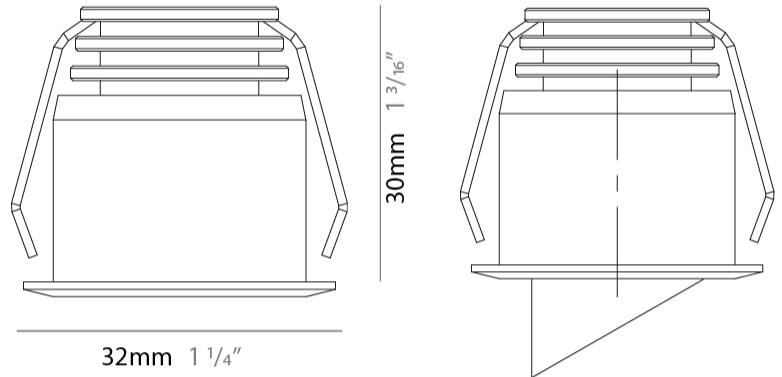

A1250000-

base number   Color   Finish   Lens
Temperature   Options   Options

1. To build a product code in our configurator select the specify button on the base model # product page
2. To build a manual product code on this datasheet choose from the options listed below in blue font and add the suffix to the base model #

GENERAL

Series: Nilo
Subseries: Nilo
Brand: Unonovesette
Division: Architectural
Mounting Type: Recessed
Mounting Location: Ceiling
Subcategory: Downlight

PHYSICAL

Shape: Round
Diameter (mm): 32
Diameter (in): 1 1/4
Height (mm): 40
Height (in): 1 9/16
Light Distribution: Downlight
Weight (kg): 0.03
Weight (lbs): 0.07
Diffuser: Extra clear tempered glass
Fixture Finish: WHI / BLK
Fixture Material: Aluminum
Cable Details: 200mm cable 2x0.5 mm2
Upon Request: Finishes: Natural Anodized Aluminum

ELECTRICAL

Lamp Type: LED
Input Wattage (W): 2.48
Total Output Wattage (W): 1.49
Dimming: Non-Dimming / Phase Dimming (120Vac only) / 0-10V Dimming
Driver Included: No
Driver Location: Remote
Driver Type: Constant Current - 120 / 277Vac
Driver Class: Class 2
Input Voltage (V): 120 - 277
Constant Current (MA): 500

LED

Number of LEDs: 1
Color Temperature (°K): 2200 / 2700 / 3000 / 4000
Max. Delivered Lumen (lm): 127
CRI: >90 CRI
Lamp Life (hrs): 100000

OPTICAL

Optic°: 10 / 23 / 43 / 70 / 10x40

RATINGS AND CERTIFICATIONS

Certified By: Certified for North American Standards
IP Rating: IP40
Bug Rating: B0 U0 G0