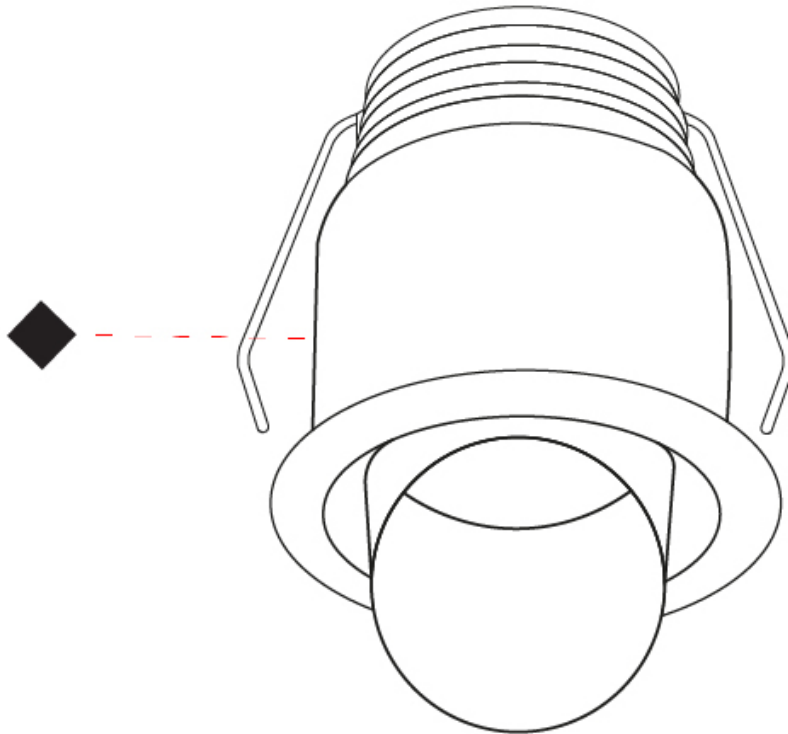

NILO RECESSED

A1250000-

PROJECT

TYPE

SPECIFIER

QUANTITY

DATE

A