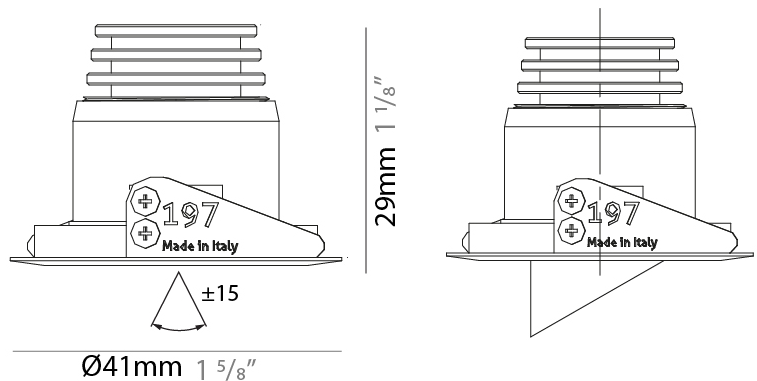

A1250001-

base number	Color Temperature	Finish Options	Lens Options

1. To build a product code in our configurator select the specify button on the base model # product page
2. To build a manual product code on this datasheet choose from the options listed below in blue font and add the suffix to the base model #

GENERAL

Series: Nilo
Subseries: Nilo D
Brand: Unonovesette
Division: Architectural
Mounting Type: Recessed
Mounting Location: Ceiling
Subcategory: Downlight

PHYSICAL

Shape: Round
Diameter (mm): 41
Diameter (in): 1 5/8
Height (mm): 40
Height (in): 1 9/16
Light Distribution: Downlight
Weight (kg): 0.04
Weight (lbs): 0.09
Diffuser: Extra clear tempered glass
Fixture Finish: WHI / BLK
Fixture Material: Aluminum
Cable Details: 200mm cable 2x0.5 mm2
Upon Request: Finishes: Natural Anodized Aluminum

ELECTRICAL

Lamp Type: LED
Input Wattage (W): 2.48
Total Output Wattage (W): 1.49
Dimming: Non-Dimming / Phase Dimming (120Vac only) / 0-10V Dimming
Driver Included: No
Driver Location: Remote
Driver Type: Constant Current - 120 / 277Vac
Driver Class: Class 2
Input Voltage (V): 120 - 277
Constant Current (MA): 500

LED

Number of LEDs: 1
Color Temperature (°K): 2200 / 2700 / 3000 / 4000
Max. Delivered Lumen (lm): 127
CRI: >90 CRI
Lamp Life (hrs): 100000

OPTICAL

Optic°: 10 / 23 / 43 / 70 / 10x40

RATINGS AND CERTIFICATIONS

Certified By: Certified for North American Standards
IP rating: IP40
Bug Rating: B0 U0 G0