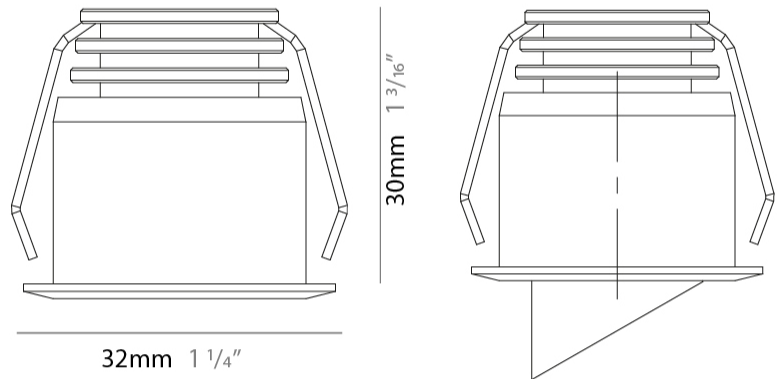

A1250000-

base number	Color Temperature	Finish Options	Lens Options

1. To build a product code in our configurator select the specify button on the base model # product page
2. To build a manual product code on this datasheet choose from the options listed below in blue font and add the suffix to the base model #

GENERAL

Series: Nilo
Subseries: Nilo
Brand: Unonovesette
Division: Architectural
Mounting Type: Recessed
Mounting Location: Ceiling
Subcategory: Downlight

PHYSICAL

Shape: Round
Diameter (mm): 32
Diameter (in): 1 1/4
Height (mm): 40
Height (in): 1 9/16
Light Distribution: Downlight
Weight (kg): 0.03
Weight (lbs): 0.07
Diffuser: Extra clear tempered glass
Fixture Finish: WHI / BLK
Fixture Material: Aluminum
Cable Details: 200mm cable 2x0.5 mm2
Upon Request: Finishes: Natural Anodized Aluminum

ELECTRICAL

Lamp Type: LED
Input Wattage (W): 2.48
Total Output Wattage (W): 1.49
Dimming: Non-Dimming / Phase Dimming (120Vac only) / 0-10V Dimming
Driver Included: No
Driver Location: Remote
Driver Type: Constant Current - 120 / 277Vac
Driver Class: Class 2
Input Voltage (V): 120 - 277
Constant Current (MA): 500

LED

Number of LEDs: 1
Color Temperature (°K): 2200 / 2700 / 3000 / 4000
Max. Delivered Lumen (lm): 127
CRI: >90 CRI
Lamp Life (hrs): 100000

OPTICAL

Optic°: 10 / 23 / 43 / 70 / 10x40

RATINGS AND CERTIFICATIONS

Certified By: Certified for North American Standards
IP Rating: IP40
Bug Rating: B0 U0 G0