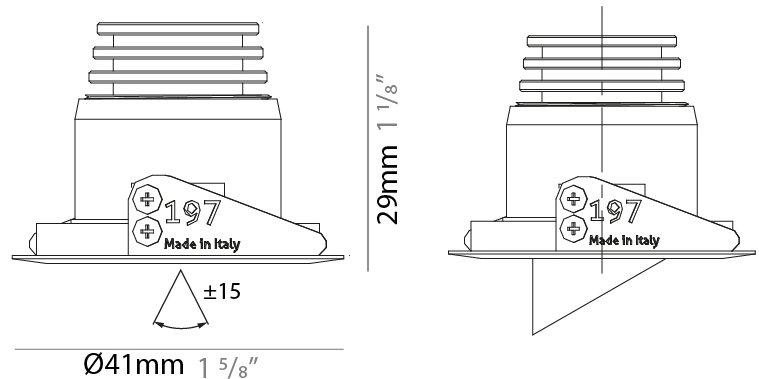

A1250001-

base number	Color Temperature	Finish Options	Lens Options

1. To build a product code in our configurator select the specify button on the base model # product page
2. To build a manual product code on this datasheet choose from the options listed below in blue font and add the suffix to the base model #

GENERAL

Series: Nilo
Subseries: Nilo D
Brand: Unonovesette
Division: Architectural
Mounting Type: Recessed
Mounting Location: Ceiling
Subcategory: Downlight

PHYSICAL

Shape: Round
Diameter (mm): 41
Diameter (in): 1 5/8
Height (mm): 40
Height (in): 1 9/16
Light Distribution: Downlight
Weight (kg): 0.04
Weight (lbs): 0.09
Diffuser: Extra clear tempered glass
Fixture Finish: WHI / BLK
Fixture Material: Aluminum
Cable Details: 200mm cable 2x0.5 mm2
Upon Request: Finishes: Natural Anodized Aluminum

ELECTRICAL

Lamp Type: LED
Input Wattage (W): 2.48
Total Output Wattage (W): 1.49
Dimming: Non-Dimming / Phase Dimming (120Vac only) / 0-10V Dimming
Driver Included: No
Driver Location: Remote
Driver Type: Constant Current - 120 / 277Vac
Driver Class: Class 2
Input Voltage (V): 120 - 277
Constant Current (mA): 500

LED

Number of LEDs: 1
Color Temperature (°K): 2200 / 2700 / 3000 / 4000
Max. Delivered Lumen (lm): 127
CRI: >90 CRI
Lamp Life (hrs): 100000

OPTICAL

Optic°: 10 / 23 / 43 / 70 / 10x40

RATINGS AND CERTIFICATIONS

Certified By: Certified for North American Standards
IP rating: IP40
Bug Rating: B0 U0 G0