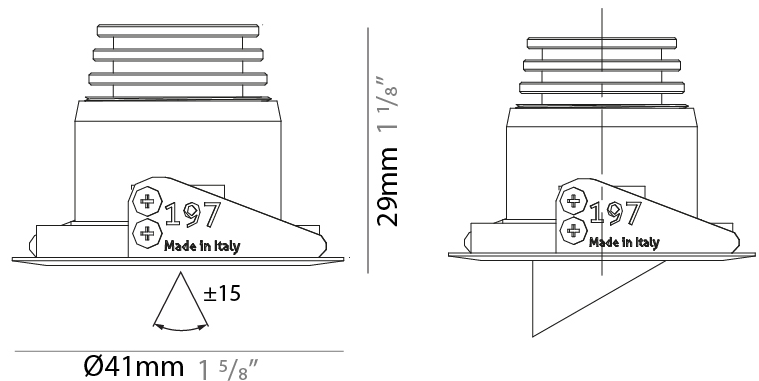

A1250001-

base number	Color Temperature	Finish Options	Lens Options

1. To build a product code in our configurator select the specify button on the base model # product page
2. To build a manual product code on this datasheet choose from the options listed below in blue font and add the suffix to the base model #

GENERAL

Series: Nilo
Subseries: Nilo D
Brand: Unonovesette
Division: Architectural
Mounting Type: Recessed
Mounting Location: Ceiling
Subcategory: Downlight

PHYSICAL

Shape: Round
Diameter (mm): 41
Diameter (in): 1 5/8
Height (mm): 40
Height (in): 1 9/16
Light Distribution: Downlight
Weight (kg): 0.04
Weight (lbs): 0.09
Diffuser: Extra clear tempered glass
Fixture Finish: WHI / BLK
Fixture Material: Aluminum
Cable Details: 200mm cable 2x0.5 mm2
Upon Request: Finishes: Natural Anodized Aluminum

ELECTRICAL

Lamp Type: LED
Input Wattage (W): 2.48
Total Output Wattage (W): 1.49
Dimming: Non-Dimming / Phase Dimming (120Vac only) / 0-10V Dimming
Driver Included: No
Driver Location: Remote
Driver Type: Constant Current - 120 / 277Vac
Driver Class: Class 2
Input Voltage (V): 120 - 277
Constant Current (mA): 500

LED

Number of LEDs: 1
Color Temperature (°K): 2200 / 2700 / 3000 / 4000
Max. Delivered Lumen (lm): 127
CRI: >90 CRI
Lamp Life (hrs): 100000

OPTICAL

Optic°: 10 / 23 / 43 / 70 / 10x40

RATINGS AND CERTIFICATIONS

Certified By: Certified for North American Standards
IP rating: IP40
Bug Rating: B0 U0 G0