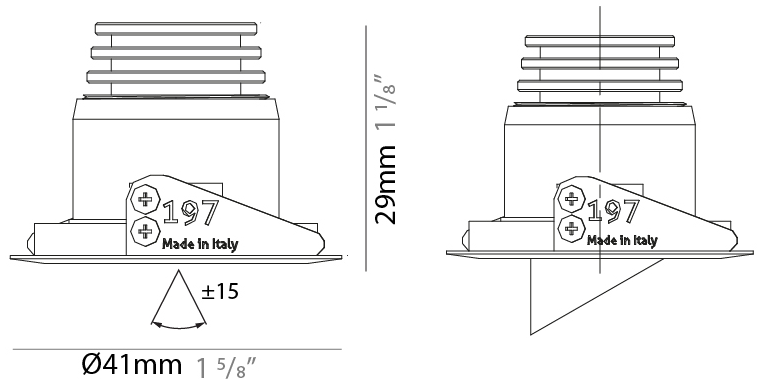

A1250001-

base number	Color Temperature	Finish Options	Lens Options

1. To build a product code in our configurator select the specify button on the base model # product page
2. To build a manual product code on this datasheet choose from the options listed below in blue font and add the suffix to the base model #

GENERAL

Series: Nilo
Subseries: Nilo D
Brand: Unonovesette
Division: Architectural
Mounting Type: Recessed
Mounting Location: Ceiling
Subcategory: Downlight

PHYSICAL

Shape: Round
Diameter (mm): 41
Diameter (in): 1 5/8
Height (mm): 40
Height (in): 1 9/16
Light Distribution: Downlight
Weight (kg): 0.04
Weight (lbs): 0.09
Diffuser: Extra clear tempered glass
Fixture Finish: WHI / BLK
Fixture Material: Aluminum
Cable Details: 200mm cable 2x0.5 mm2
Upon Request: Finishes: Natural Anodized Aluminum

ELECTRICAL

Lamp Type: LED
Input Wattage (W): 2.48
Total Output Wattage (W): 1.49
Dimming: Non-Dimming / Phase Dimming (120Vac only) / 0-10V Dimming
Driver Included: No
Driver Location: Remote
Driver Type: Constant Current - 120 / 277Vac
Driver Class: Class 2
Input Voltage (V): 120 - 277
Constant Current (mA): 500

LED

Number of LEDs: 1
Color Temperature (°K): 2200 / 2700 / 3000 / 4000
Max. Delivered Lumen (lm): 127
CRI: >90 CRI
Lamp Life (hrs): 100000

OPTICAL

Optic°: 10 / 23 / 43 / 70 / 10x40

RATINGS AND CERTIFICATIONS

Certified By: Certified for North American Standards
IP rating: IP40
Bug Rating: B0 U0 G0