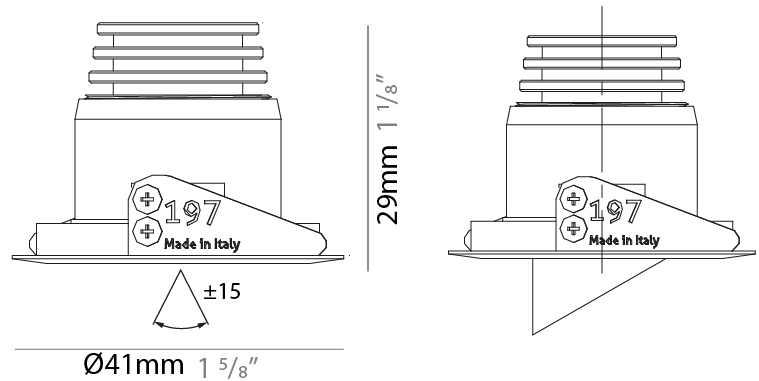

A1250001-

base number	Color Temperature	Finish Options	Lens Options

1. To build a product code in our configurator select the specify button on the base model # product page
2. To build a manual product code on this datasheet choose from the options listed below in blue font and add the suffix to the base model #

GENERAL

Series: Nilo
Subseries: Nilo D
Brand: Unonovesette
Division: Architectural
Mounting Type: Recessed
Mounting Location: Ceiling
Subcategory: Downlight

PHYSICAL

Shape: Round
Diameter (mm): 41
Diameter (in): 1 5/8
Height (mm): 40
Height (in): 1 9/16
Light Distribution: Downlight
Weight (kg): 0.04
Weight (lbs): 0.09
Diffuser: Extra clear tempered glass
Fixture Finish: WHI / BLK
Fixture Material: Aluminum
Cable Details: 200mm cable 2x0.5 mm2
Upon Request: Finishes: Natural Anodized Aluminum

ELECTRICAL

Lamp Type: LED
Input Wattage (W): 2.48
Total Output Wattage (W): 1.49
Dimming: Non-Dimming / Phase Dimming (120Vac only) / 0-10V Dimming
Driver Included: No
Driver Location: Remote
Driver Type: Constant Current - 120 / 277Vac
Driver Class: Class 2
Input Voltage (V): 120 - 277
Constant Current (MA): 500

LED

Number of LEDs: 1
Color Temperature (°K): 2200 / 2700 / 3000 / 4000
Max. Delivered Lumen (lm): 127
CRI: >90 CRI
Lamp Life (hrs): 100000

OPTICAL

Optic°: 10 / 23 / 43 / 70 / 10x40

RATINGS AND CERTIFICATIONS

Certified By: Certified for North American Standards
IP rating: IP40
Bug Rating: B0 U0 G0