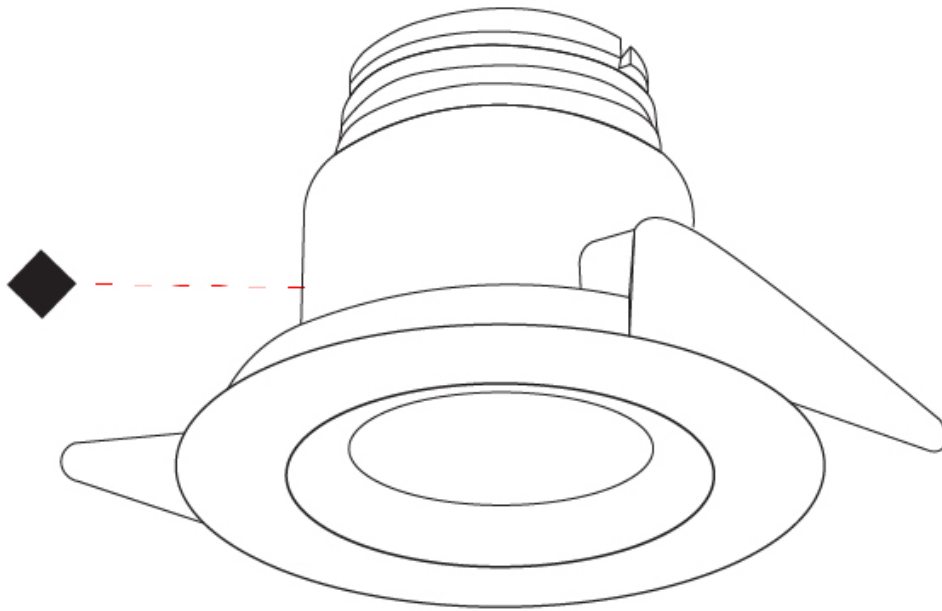

NILO D RECESSED

A1250001-

PROJECT

TYPE

SPECIFIER

QUANTITY

DATE

A