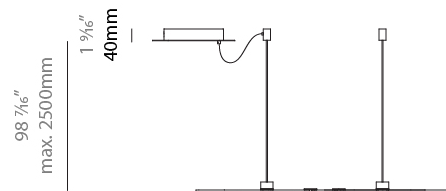

NONAME SUSPENSION

D41100-

base number   LED Dimming   Color Temperature   Finish Options

1. To build a product code in our configurator select the specify button on the base model # product page
2. To build a manual product code on this datasheet choose from the options listed below in blue font and add the suffix to the base model #

GENERAL

Series: NoName
Partner: Icone
Division: Design
Installation: Suspension
Product Type: Pendant
Mounting Location: Ceiling
Light Distribution: Indirect

PHYSICAL

Shape: Abstract
Length (mm): 910
Length (in): 35 ¹³/₁₆"
Width (mm): 305
Width (in): 12
Height (mm): 30
Height (in): 1 ³/₁₆"
Max. Overall Height (mm): 2500
Max. Overall Height (in): 98 ⁷/₁₆"
Fixture Finish: [BLK / WHB / WHW / BKB / BRA / SBS](#)
Fixture Material: Aluminum

ELECTRICAL

Lamp Type: LED
Input Wattage (W): 51
Dimming: [Phase Dimming / 0-10V Dimming](#)
Driver Included: Yes
Driver Location: Integrated
Driver Class: Class 2
Input Voltage (V): 120 - 277
Output Voltage (V): 24

LED

Color Temperature (°K): [2700 / 3000](#)
Max. Delivered Lumen (lm): 7050 / 7270
CRI: >80 CRI
Lamp Life (hrs): 50000

OPTICAL

RATINGS AND CERTIFICATIONS

Certified By: Certified for North American Standards
IP rating: IP20