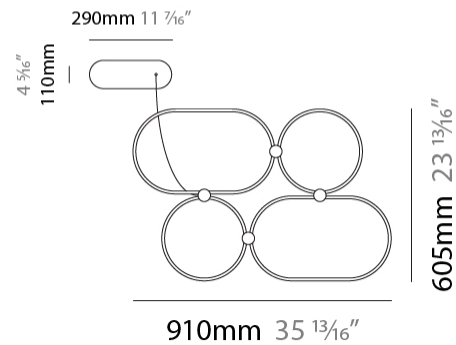

NONAME SUSPENSION

D41099-

base number LED Dimming Color Temperature Finish Options

1. To build a product code in our configurator select the specify button on the base model # product page
2. To build a manual product code on this datasheet choose from the options listed below in blue font and add the suffix to the base model #

GENERAL

Series: NoName
Partner: Icone
Division: Design
Installation: Suspension
Product Type: Pendant
Mounting Location: Ceiling
Light Distribution: Direct

PHYSICAL

Shape: Abstract
Length (mm): 910
Length (in): 35 13/16
Width (mm): 305
Width (in): 12
Height (mm): 30
Height (in): 1 3/16
Max. Overall Height (mm): 2500
Max. Overall Height (in): 98 7/16
Fixture Finish: [BLK](#) / [WHB](#) / [WHW](#) / [BKB](#) / [BRA](#) / [SBS](#)
Fixture Material: Aluminum

ELECTRICAL

Lamp Type: LED
Input Wattage (W): 51
Dimming: [Phase Dimming](#) / [0-10V Dimming](#)
Driver Included: Yes
Driver Location: Integrated
Driver Class: Class 2
Input Voltage (V): 120 - 277
Output Voltage (V): 24

LED

Color Temperature (°K): [2700](#) / [3000](#)
Max. Delivered Lumen (lm): 7050 / 7270
CRI: >80 CRI
Lamp Life (hrs): 50000

OPTICAL

RATINGS AND CERTIFICATIONS

Certified By: Certified for North American Standards
IP rating: IP20