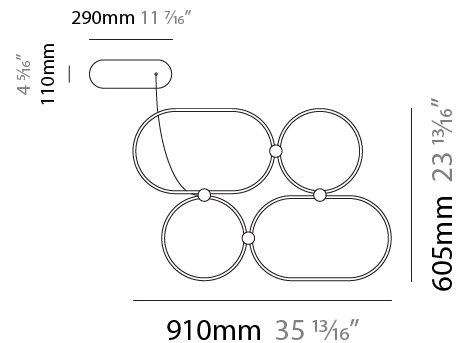

NONAME SUSPENSION

D41100-

base number   LED Dimming   Color Temperature   Finish Options

1. To build a product code in our configurator select the specify button on the base model # product page
2. To build a manual product code on this datasheet choose from the options listed below in blue font and add the suffix to the base model #

GENERAL

Series: NoName
Partner: Icone
Division: Design
Installation: Suspension
Product Type: Pendant
Mounting Location: Ceiling
Light Distribution: Indirect

PHYSICAL

Shape: Abstract
Length (mm): 910
Length (in): 35 ¹³/₁₆"
Width (mm): 305
Width (in): 12
Height (mm): 30
Height (in): 1 ³/₁₆"
Max. Overall Height (mm): 2500
Max. Overall Height (in): 98 ⁷/₁₆"
Fixture Finish: [BLK / WHB / WHW / BKB / BRA / SBS](#)
Fixture Material: Aluminum

ELECTRICAL

Lamp Type: LED
Input Wattage (W): 51
Dimming: [Phase Dimming / 0-10V Dimming](#)
Driver Included: Yes
Driver Location: Integrated
Driver Class: Class 2
Input Voltage (V): 120 - 277
Output Voltage (V): 24

LED

Color Temperature (°K): [2700 / 3000](#)
Max. Delivered Lumen (lm): 7050 / 7270
CRI: >80 CRI
Lamp Life (hrs): 50000

OPTICAL

RATINGS AND CERTIFICATIONS

Certified By: Certified for North American Standards
IP rating: IP20