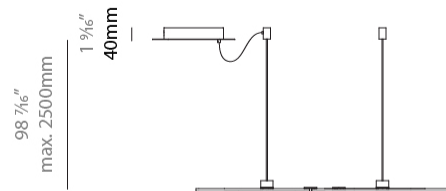

NONAME SUSPENSION

D41099-

base number LED Dimming Color Temperature Finish Options

1. To build a product code in our configurator select the specify button on the base model # product page
2. To build a manual product code on this datasheet choose from the options listed below in blue font and add the suffix to the base model #

GENERAL

Series: NoName
Partner: Icone
Division: Design
Installation: Suspension
Product Type: Pendant
Mounting Location: Ceiling
Light Distribution: Direct

PHYSICAL

Shape: Abstract
Length (mm): 910
Length (in): 35 13/16
Width (mm): 305
Width (in): 12
Height (mm): 30
Height (in): 1 3/16
Max. Overall Height (mm): 2500
Max. Overall Height (in): 98 7/16
Fixture Finish: [BLK](#) / [WHB](#) / [WHW](#) / [BKB](#) / [BRA](#) / [SBS](#)
Fixture Material: Aluminum

ELECTRICAL

Lamp Type: LED
Input Wattage (W): 51
Dimming: [Phase Dimming](#) / [0-10V Dimming](#)
Driver Included: Yes
Driver Location: Integrated
Driver Class: Class 2
Input Voltage (V): 120 - 277
Output Voltage (V): 24

LED

Color Temperature (°K): [2700](#) / [3000](#)
Max. Delivered Lumen (lm): 7050 / 7270
CRI: >80 CRI
Lamp Life (hrs): 50000

OPTICAL

RATINGS AND CERTIFICATIONS

Certified By: Certified for North American Standards
IP rating: IP20