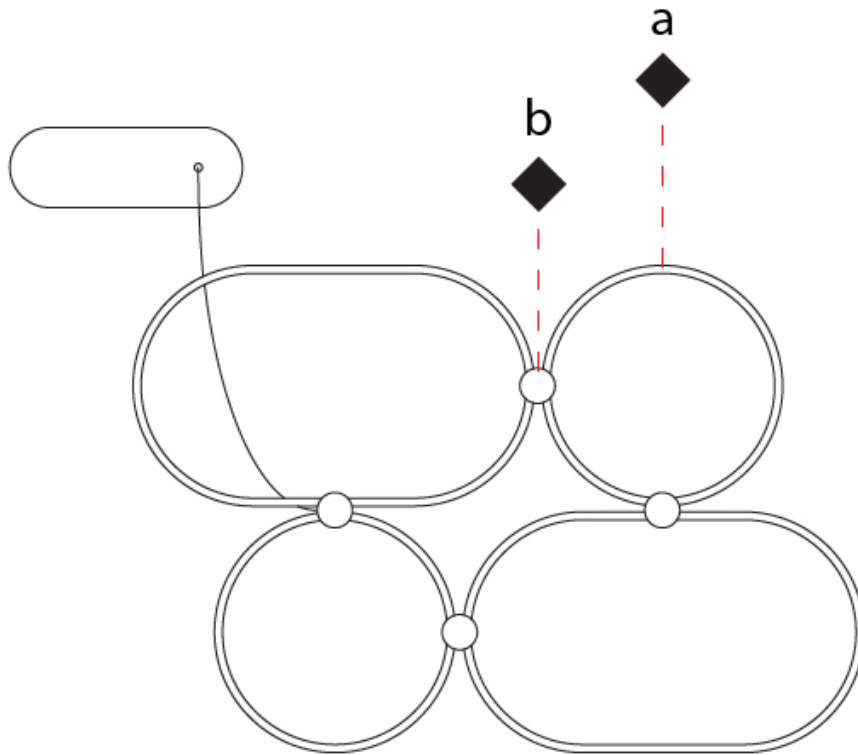

D41101-

PROJECT

TYPE

SPECIFIER

QUANTITY

DATE

D